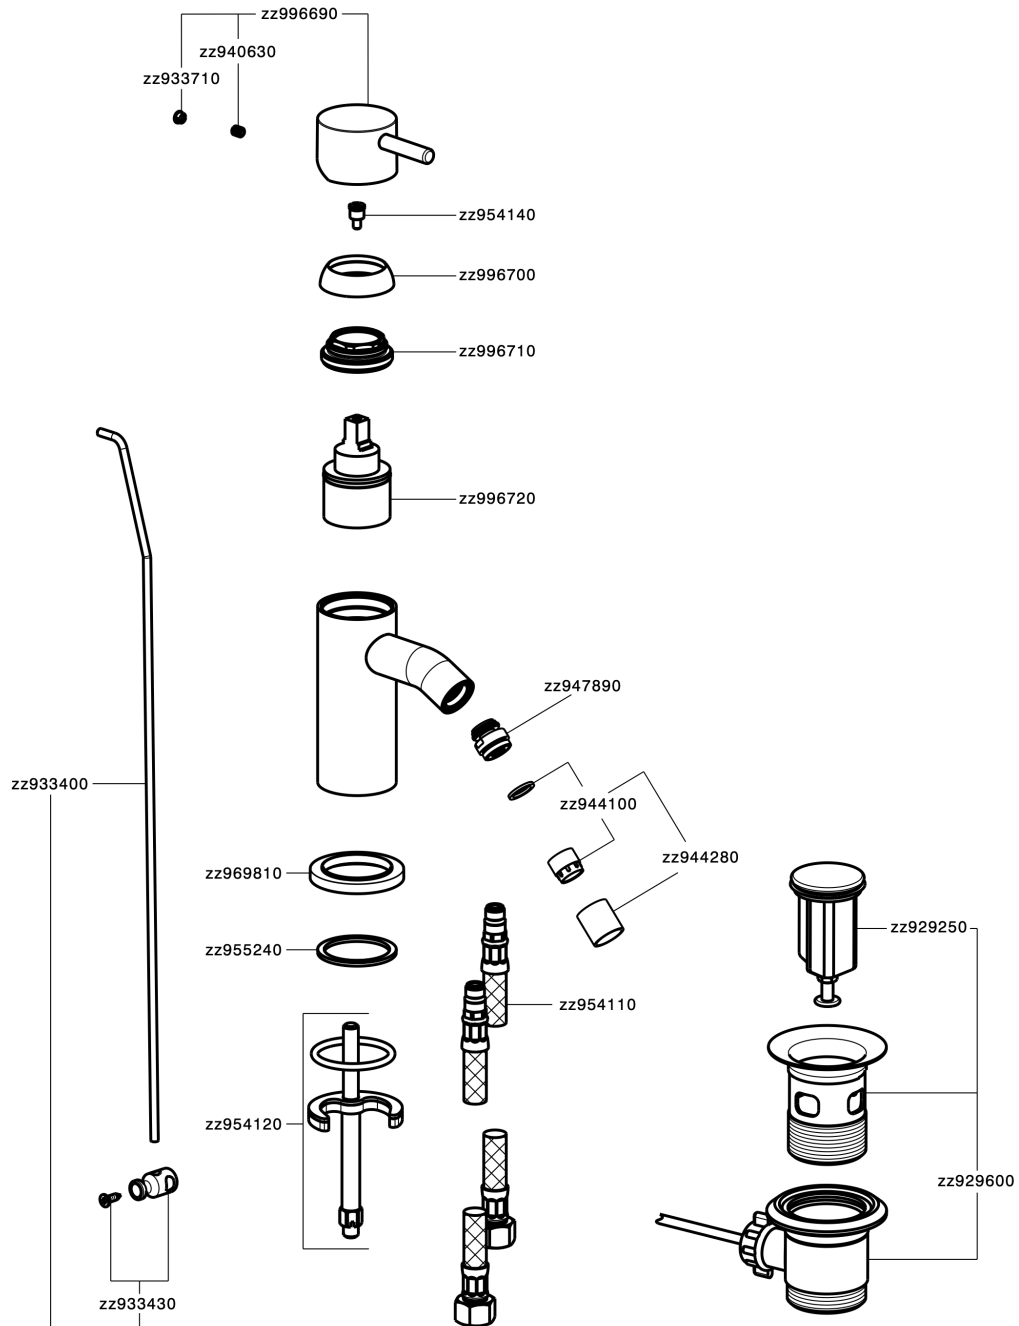

## Single lever bidet mixer NUOVA LESS\_LN000550

MODEL **LN000550**

Single lever bidet mixer, with 1"1/4 automatic pop-up waste, G.3/8" stainless steel flexible hoses

### CHARACTERISTICS

Cartridge Spare Parts **ZZ99672000**

**35 mm Cartridge**

### EcoStop

EcoStop feature limits water flow to approximately 50% of maximum output with one point of resistance on setting. Push slightly past the middle stop only when full water output is required. This will save water up to 50%.

## Single lever bidet mixer NUOVA LESS\_LN000550

LN000550

<https://en.cisal.it/single-lever-bidet-mixer-nuova-less-ln000550>

2026-06-04