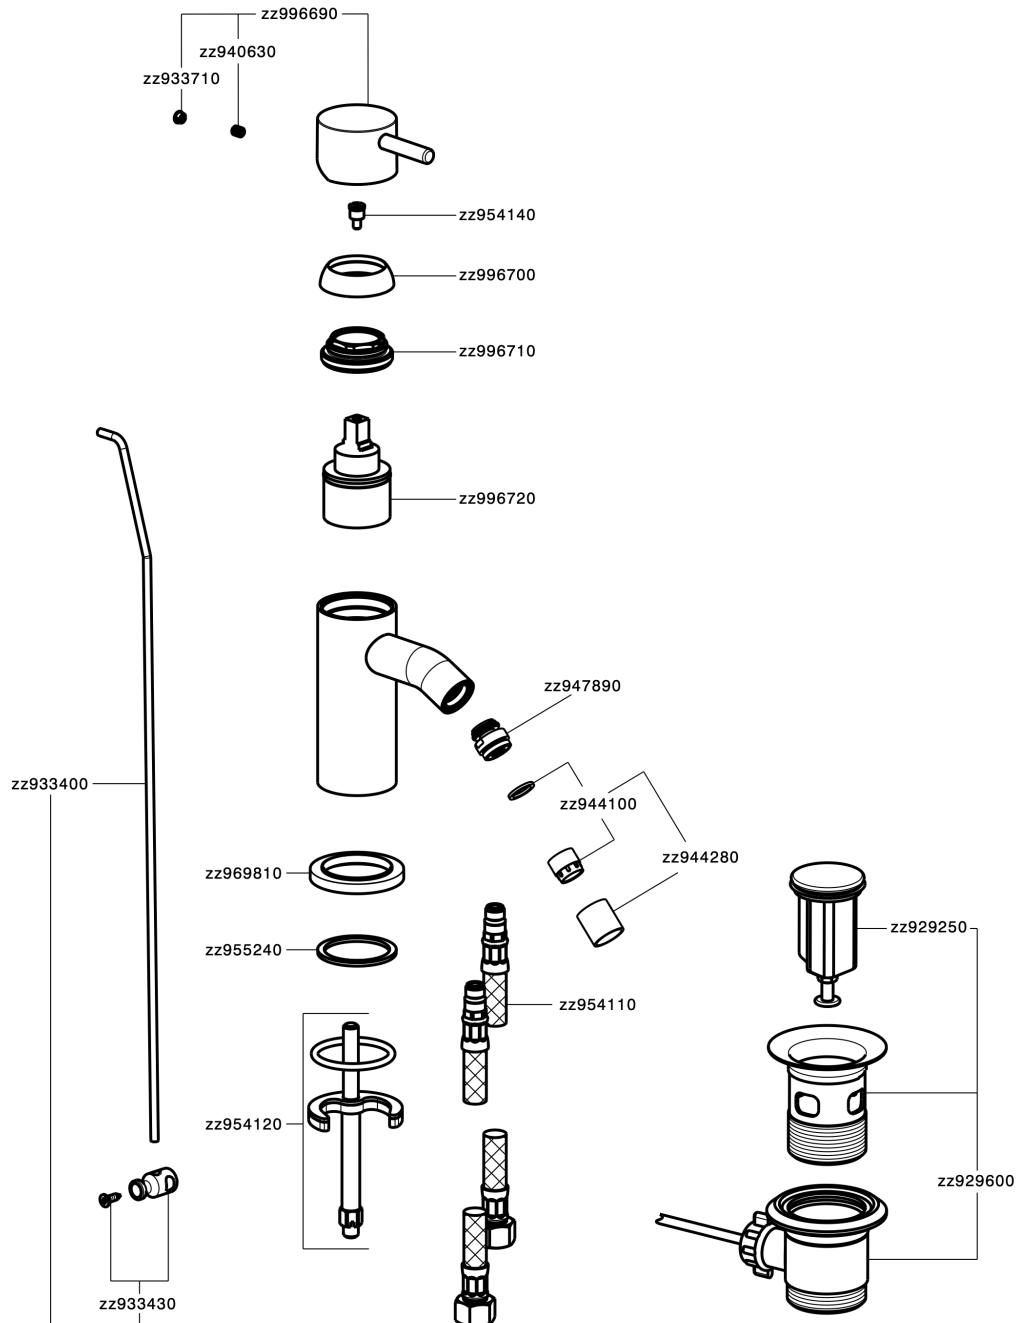

## Single lever bidet mixer NUOVA LESS\_LN000550

LN000550

<https://en.cisal.it/single-lever-bidet-mixer-nuova-less-ln000550>

2026-06-05