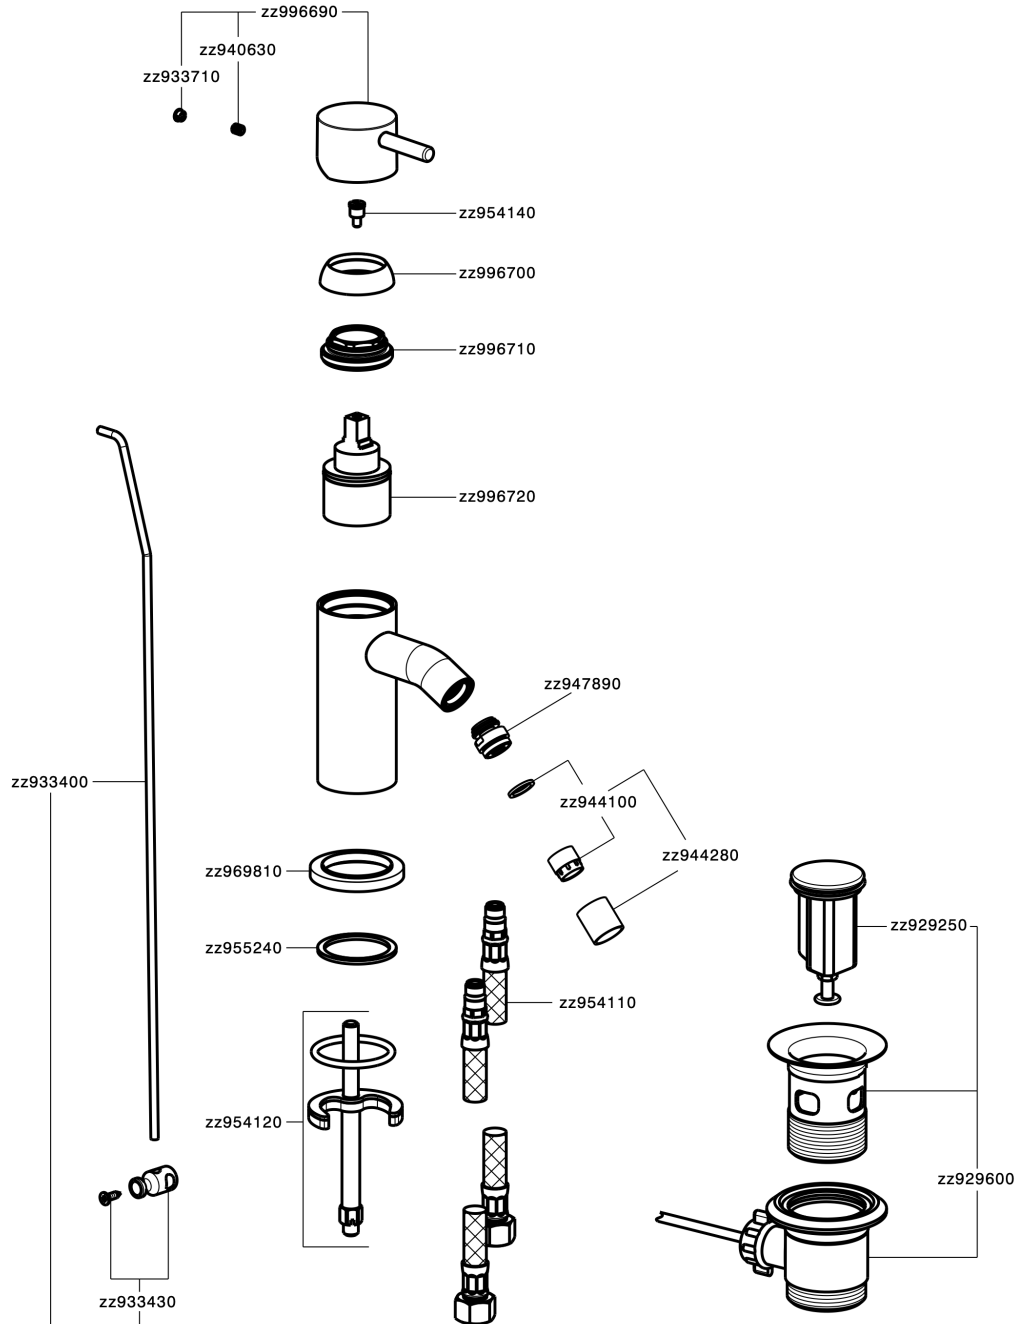

Single lever bidet mixer NUOVA LESS_LN000550

LN000550

<https://en.cisal.it/single-lever-bidet-mixer-nuova-less-ln000550>

2026-04-25