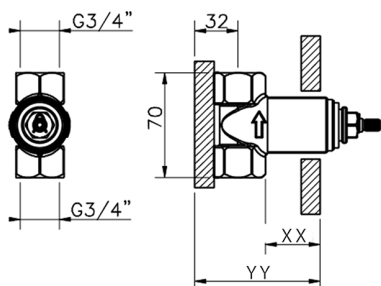

CHARACTERISTICS

Installation **Concealed**
 Required concealed parts **ZA003340**
ZA003330

1/2 Stopvalve concealed part CONCEALED_ZA003340

MODEL **ZA003340**

1/2" Stopvalve concealed part, opening counterclockwise

AVAILABLE FINISHINGS

CHARACTERISTICS

Concealed **1**

Piastra/Plate/Plaque/Platte/Placa
 2-3mm: XX 31-46 YY 80-95
 10mm: XX 25-40 YY 76-91

3/4 Stopvalve concealed part CONCEALED_ZA003330

MODEL **ZA003330**

3/4" Stopvalve concealed part, opening counterclockwise

AVAILABLE FINISHINGS

04 04 Without finishing

CHARACTERISTICS

Concealed **1**

Piastra/Plate/Plaque/Platte/Placa

2-3mm: XX 31-46 YY 80-95

10mm: XX 25-40 YY 76-91

2025-01-05