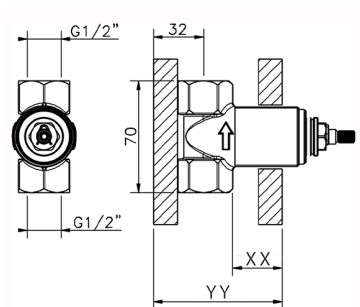

Stopvalve exposed part NUOVA LESS_LN003310

MODEL **LN003310**

Stopvalve exposed part, without concealed part, for item ZA003330-ZA003340

AVAILABLE FINISHINGS

-  **21** 21 Chrome
-  **2F** 2F Brushed Nickel
-  **40** 40 Matt Black
-  **4Q** 4Q Matt White

CHARACTERISTICS

Installation **Concealed**
 Required concealed parts **ZA003340**
ZA003330

1/2 Stopvalve concealed part CONCEALED_ZA003340

MODEL **ZA003340**

1/2" Stopvalve concealed part, opening counterclockwise

AVAILABLE FINISHINGS

CHARACTERISTICS

Concealed **1**

Piastra/Plate/Plaque/Platte/Placa
 2-3mm: XX 31-46 YY 80-95
 10mm: XX 25-40 YY 76-91

3/4 Stopvalve concealed part CONCEALED_ZA003330

MODEL **ZA003330**

3/4" Stopvalve concealed part, opening counterclockwise

AVAILABLE FINISHINGS

04 04 Without finishing

CHARACTERISTICS

Concealed **1**

Piastra/Plate/Plaque/Platte/Placa

2-3mm: XX 31-46 YY 80-95

10mm: XX 25-40 YY 76-91

2025-01-05