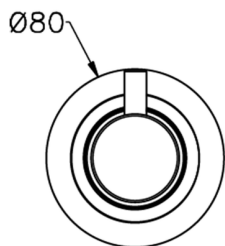

Stopvalve exposed part NUOVA LESS_LN003310

MODEL **LN003310**

Stopvalve exposed part, without concealed part, for item ZA003330-ZA003340

AVAILABLE FINISHINGS

-  **21** 21 Chrome
-  **2F** 2F Brushed Nickel
-  **40** 40 Matt Black
-  **4Q** 4Q Matt White

CHARACTERISTICS

Installation **Concealed**
 Required concealed parts **ZA003340**
ZA003330

1/2 Stopvalve concealed part CONCEALED_ZA003340

MODEL **ZA003340**

1/2" Stopvalve concealed part, opening counterclockwise

AVAILABLE FINISHINGS

CHARACTERISTICS

Concealed **1**

Piastra/Plate/Plaque/Platte/Placa
 2-3mm: XX 31-46 YY 80-95
 10mm: XX 25-40 YY 76-91

3/4 Stopvalve concealed part CONCEALED_ZA003330

MODEL **ZA003330**

3/4" Stopvalve concealed part, opening counterclockwise

AVAILABLE FINISHINGS

04 04 Without finishing

CHARACTERISTICS

Concealed **1**

Piastra/Plate/Plaque/Platte/Placa

2-3mm: XX 31-46 YY 80-95

10mm: XX 25-40 YY 76-91

2025-01-05