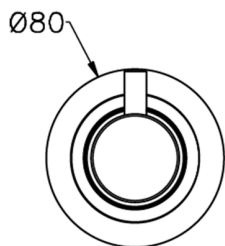

Stopvalve exposed part NUOVA LESS_LN003310

MODEL **LN003310**

Stopvalve exposed part, without concealed part, for item ZA003330-ZA003340

AVAILABLE FINISHINGS

-  **21** 21 Chrome
-  **2F** 2F Brushed Nickel
-  **40** 40 Matt Black
-  **4Q** 4Q Matt White

CHARACTERISTICS

Installation **Concealed**
 Required concealed parts **ZA003340**
ZA003330

1/2 Stopvalve concealed part CONCEALED_ZA003340

MODEL **ZA003340**

1/2" Stopvalve concealed part, opening counterclockwise

AVAILABLE FINISHINGS

CHARACTERISTICS

Concealed **1**

Piastra/Plate/Plaque/Platte/Placa
 2-3mm: XX 31-46 YY 80-95
 10mm: XX 25-40 YY 76-91

3/4 Stopvalve concealed part CONCEALED_ZA003330

MODEL **ZA003330**

3/4" Stopvalve concealed part, opening counterclockwise

AVAILABLE FINISHINGS

04 04 Without finishing

CHARACTERISTICS

Concealed **1**

Piastra/Plate/Plaque/Platte/Placa

2-3mm: XX 31-46 YY 80-95

10mm: XX 25-40 YY 76-91

2025-01-02