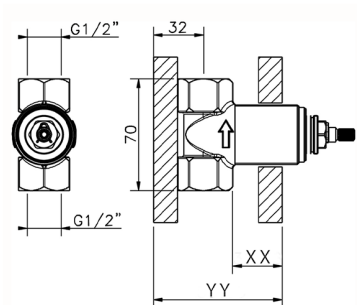

Stopvalve exposed part NUOVA LESS_LN003310

MODEL **LN003310**

Stopvalve exposed part, without concealed part, for item ZA003330-ZA003340

AVAILABLE FINISHINGS

-  **21** 21 Chrome
-  **2F** 2F Brushed Nickel
-  **40** 40 Matt Black
-  **4Q** 4Q Matt White

CHARACTERISTICS

Installation **Concealed**
 Required concealed parts **ZA003340**
ZA003330

1/2 Stopvalve concealed part CONCEALED_ZA003340

MODEL **ZA003340**

1/2" Stopvalve concealed part, opening counterclockwise

AVAILABLE FINISHINGS

CHARACTERISTICS

Concealed **1**

Piastra/Plate/Plaque/Platte/Placa
 2-3mm: XX 31-46 YY 80-95
 10mm: XX 25-40 YY 76-91

3/4 Stopvalve concealed part CONCEALED_ZA003330

MODEL **ZA003330**

3/4" Stopvalve concealed part, opening counterclockwise

AVAILABLE FINISHINGS

04 04 Without finishing

CHARACTERISTICS

Concealed **1**

Piastra/Plate/Plaque/Platte/Placa

2-3mm: XX 31-46 YY 80-95

10mm: XX 25-40 YY 76-91

2025-01-02