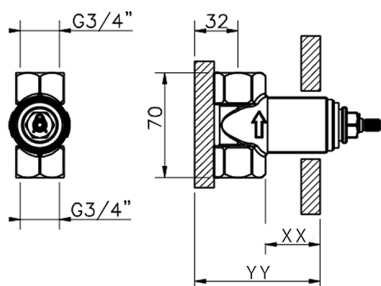

CHARACTERISTICS

Installation **Concealed**
 Required concealed parts **ZA003340**
ZA003330

1/2 Stopvalve concealed part CONCEALED_ZA003340

MODEL **ZA003340**

1/2" Stopvalve concealed part, opening counterclockwise

AVAILABLE FINISHINGS

CHARACTERISTICS

Concealed **1**

Piastra/Plate/Plaque/Platte/Placa
 2-3mm: XX 31-46 YY 80-95
 10mm: XX 25-40 YY 76-91

3/4 Stopvalve concealed part CONCEALED_ZA003330

MODEL **ZA003330**

3/4" Stopvalve concealed part, opening counterclockwise

AVAILABLE FINISHINGS

04 04 Without finishing

CHARACTERISTICS

Concealed **1**

Piastra/Plate/Plaque/Platte/Placa

2-3mm: XX 31-46 YY 80-95

10mm: XX 25-40 YY 76-91

2025-01-02