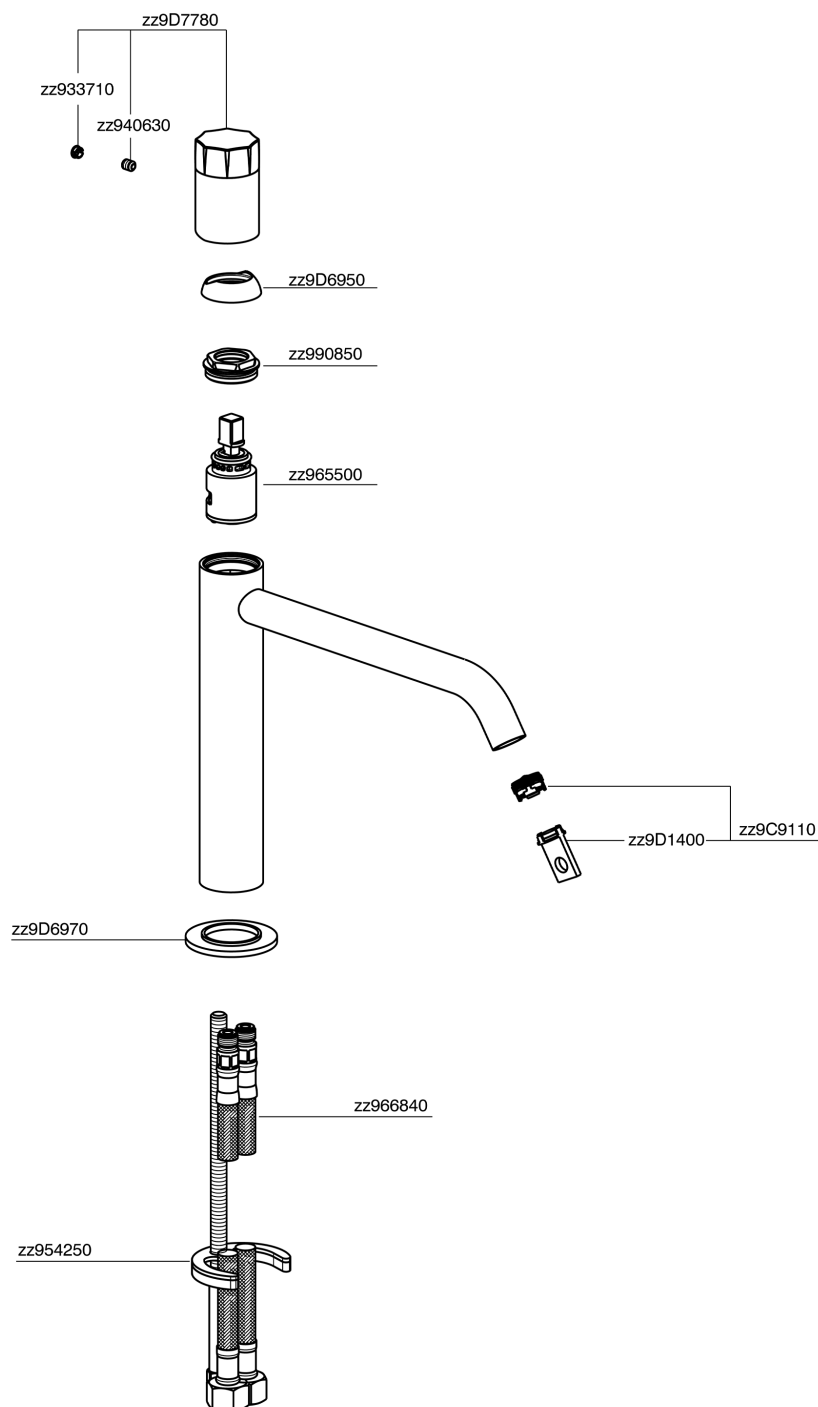

Single lever 'medium' washbasin mixer MARBLE X32_X5001504

MODEL **X5001504**

Single lever 'medium' washbasin mixer, without automatic pop-up waste, G.3/8" stainless steel flexible hose, with marble lever, Inox AISI 316L

AVAILABLE FINISHINGS

5X 5X Brushed Stainless Steel/Marble Marquinia

CHARACTERISTICS

Cartridge Spare Parts **ZZ96550000**

25 mm Cartridge

Single lever 'medium' washbasin mixer MARBLE X32_X5001504

X5001504

<https://en.cisal.it/single-lever-medium-washbasin-mixer-marble-x32x5001504>