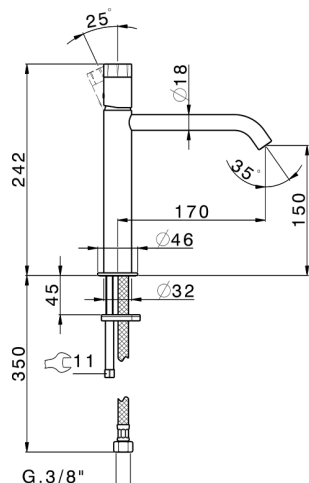

Single lever 'medium' washbasin mixer MARBLE X32_X5001504

MODEL **X5001504**

Single lever 'medium' washbasin mixer, without automatic pop-up waste, G.3/8" stainless steel flexible hose, with marble lever, Inox AISI 316L

AVAILABLE FINISHINGS

5X 5X Brushed Stainless Steel/Marble Marquinia

CHARACTERISTICS

Cartridge Spare Parts **ZZ96550000**

25 mm Cartridge

Single lever 'medium' washbasin mixer MARBLE X32_X5001504

X5001504

<https://en.cisal.it/single-lever-medium-washbasin-mixer-marble-x32x5001504>