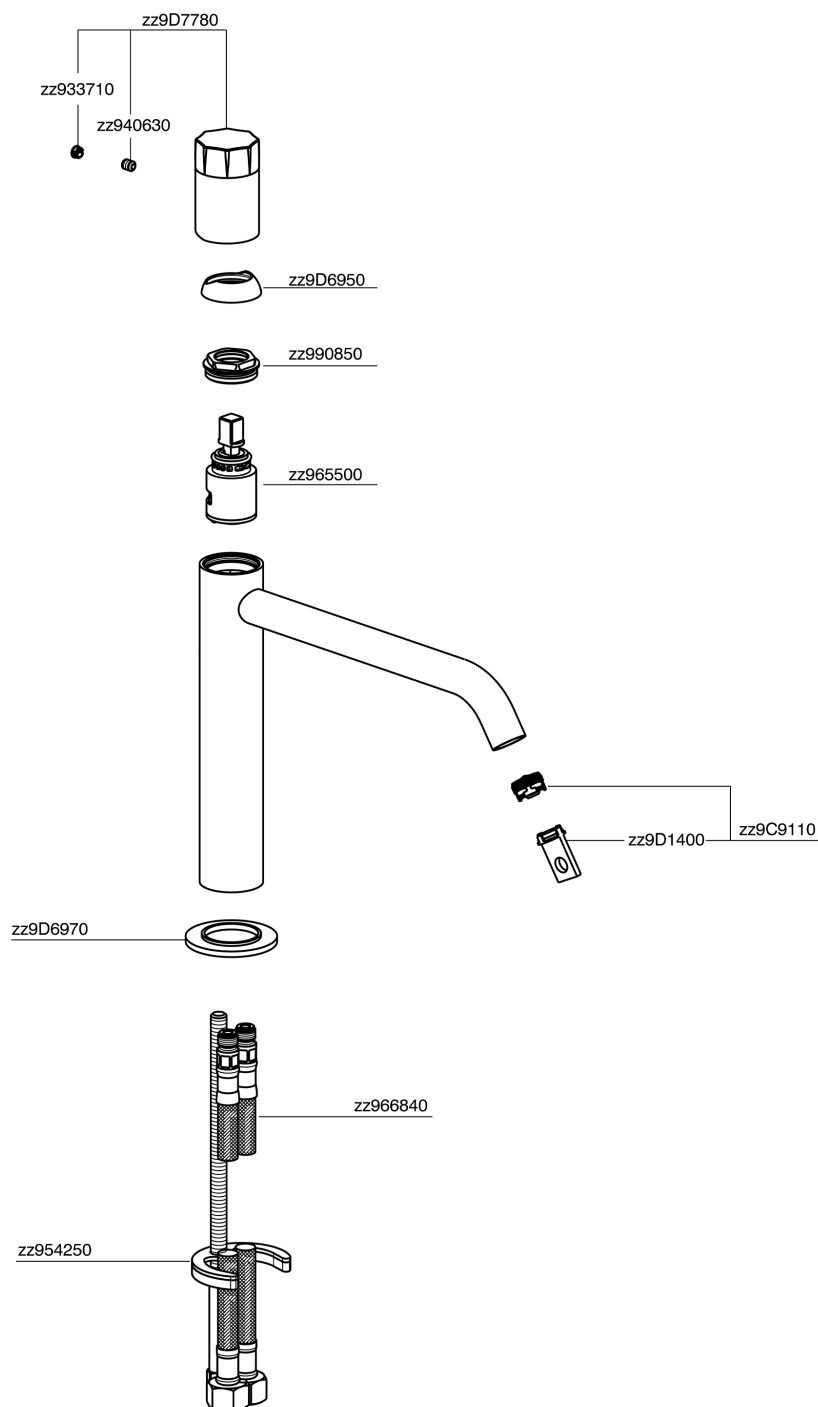

Single lever 'medium' washbasin mixer MARBLE X32_X5001504

X5001504

<https://en.cisal.it/single-lever-medium-washbasin-mixer-marble-x32x5001504>

2024-09-16