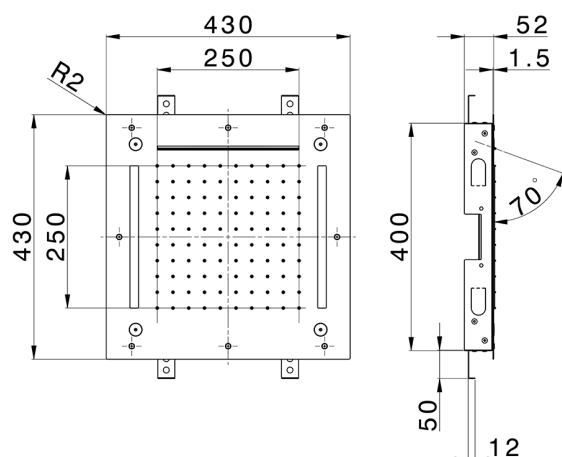

430x430 mm Chromotherapy Ceiling showerhead ZEN SHOWER_ZS0C0060

MODEL **ZS0C0060**

430x430 mm Chromotherapy Ceiling showerhead, rain, spaying functions, waterfall, chromotherapy functions, with remote control included, Stainless Steel AISI 304

AVAILABLE FINISHINGS

- **D1** D1 Brushed Inox
- **40** 40 Matt Black
- **4Q** 4Q Matt White
- **5G** 5G Rose Gold
- **D2** D2 Polished Inox

CHARACTERISTICS

2026-06-13