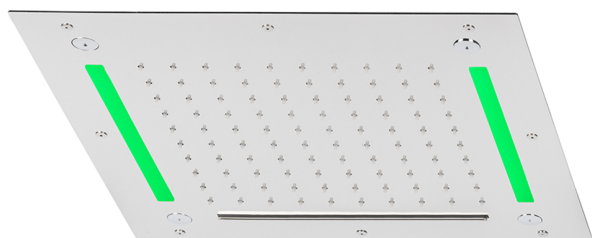

430x430 mm Chromotherapy Ceiling showerhead ZEN SHOWER_ZS0C0060

MODEL **ZS0C0060**

430x430 mm Chromotherapy Ceiling showerhead, rain, spaying functions, waterfall, chromotherapy functions, with remote control included, Stainless Steel AISI 304

AVAILABLE FINISHINGS

- **D1** D1 Brushed Inox
- **40** 40 Matt Black
- **4Q** 4Q Matt White
- **5G** 5G Rose Gold
- **D2** D2 Polished Inox

CHARACTERISTICS

2026-06-13