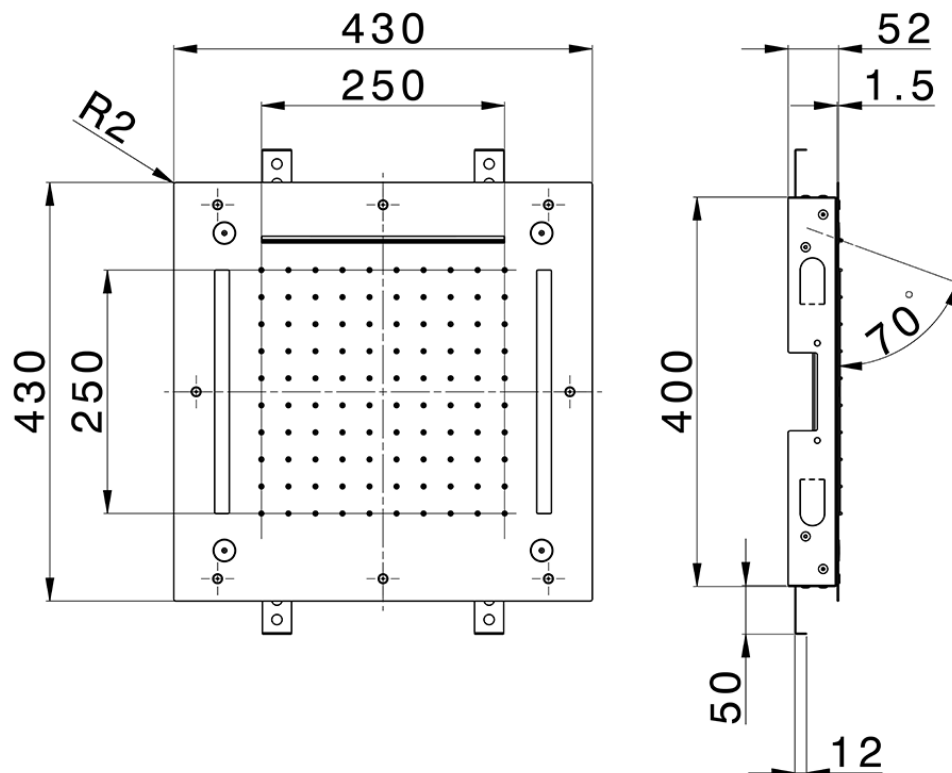

**430x430 mm Chromotherapy Ceiling showerhead ZEN SHOWER\_ZS0C0060**

ZS0C0060

<https://en.cisal.it/430x430-mm-chromotherapy-ceiling-showerhead-zen-shower-zs0c0060>

2026-05-19