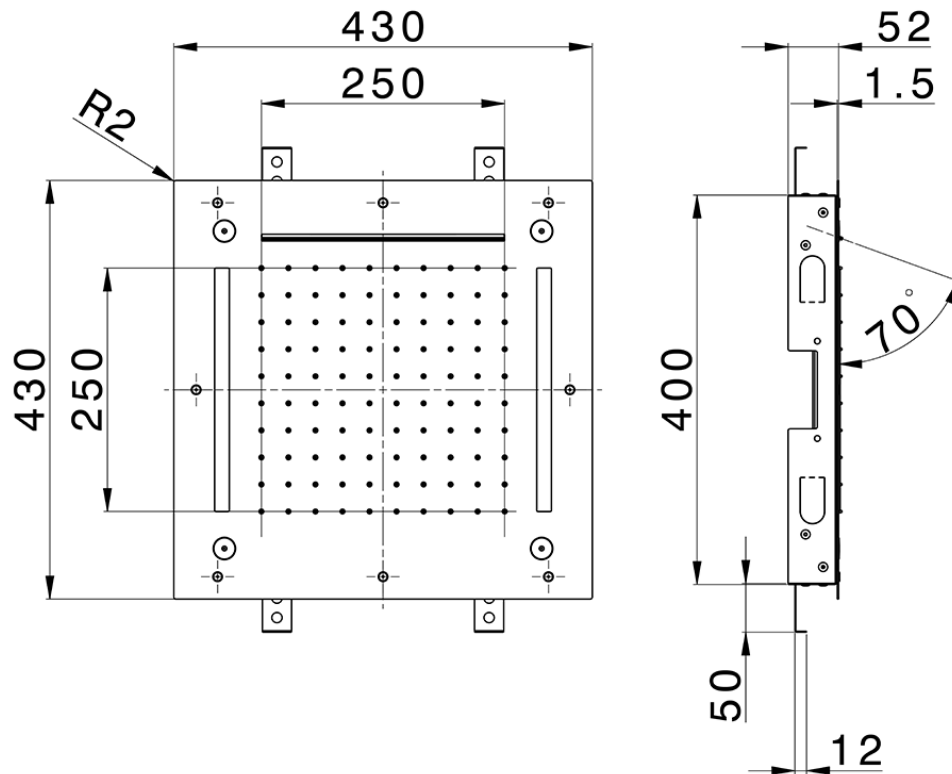

430x430 mm Chromotherapy Ceiling showerhead ZEN SHOWER_ZS0C0060

ZS0C0060

<https://en.cisal.it/430x430-mm-chromotherapy-ceiling-showerhead-zen-shower-zs0c0060>

2026-06-13