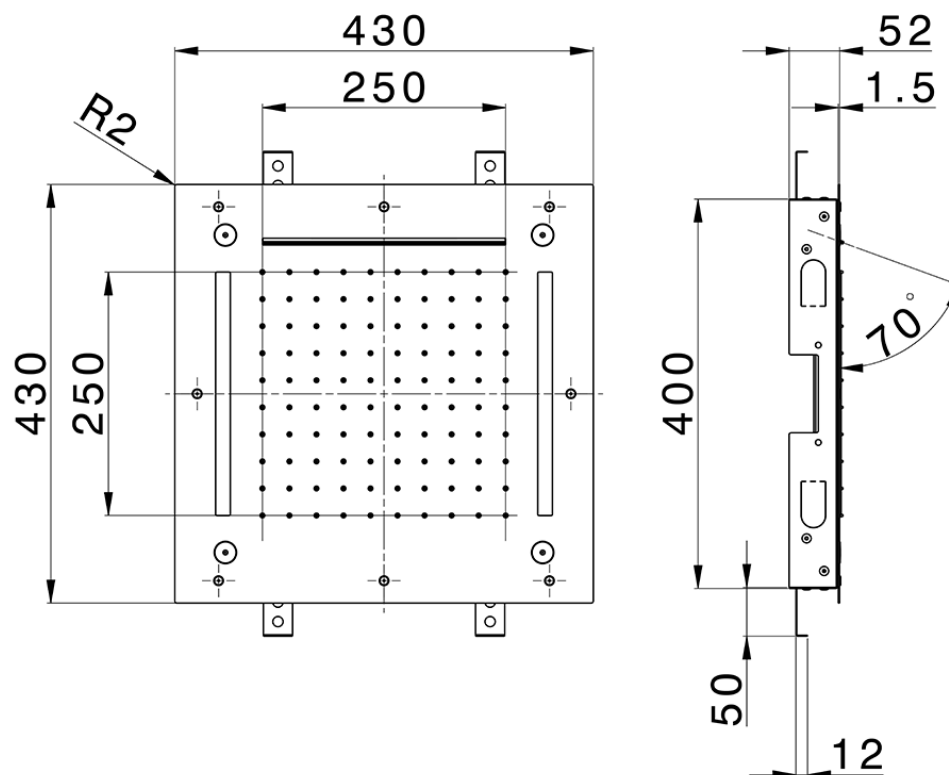

**430x430 mm Chromotherapy Ceiling showerhead ZEN SHOWER\_ZS0C0060**

ZS0C0060

<https://en.cisal.it/430x430-mm-chromotherapy-ceiling-showerhead-zen-shower-zs0c0060>

2026-04-28