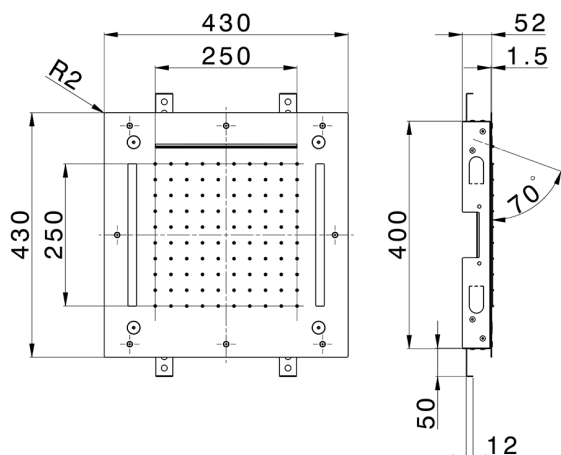

430x430 mm Chromotherapy Ceiling showerhead ZEN SHOWER_ZS0C0060

MODEL **ZS0C0060**

430x430 mm Chromotherapy Ceiling showerhead, rain, spaying functions, waterfall, chromotherapy functions, with remote control included, Stainless Steel AISI 304

AVAILABLE FINISHINGS

- **D1** D1 Brushed Inox
- **40** 40 Matt Black
- **4Q** 4Q Matt White
- **5G** 5G Rose Gold
- **D2** D2 Polished Inox

CHARACTERISTICS

2026-05-19