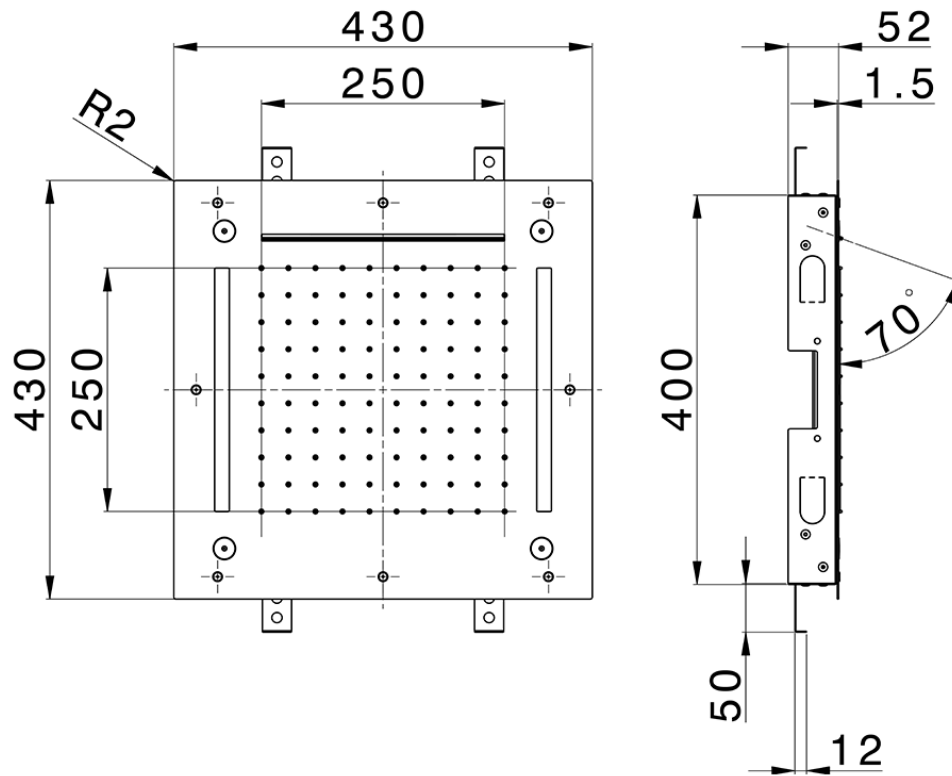

430x430 mm Chromotherapy Ceiling showerhead ZEN SHOWER_ZS0C0060

ZS0C0060

<https://en.cisal.it/430x430-mm-chromotherapy-ceiling-showerhead-zen-shower-zs0c0060>

2026-06-14