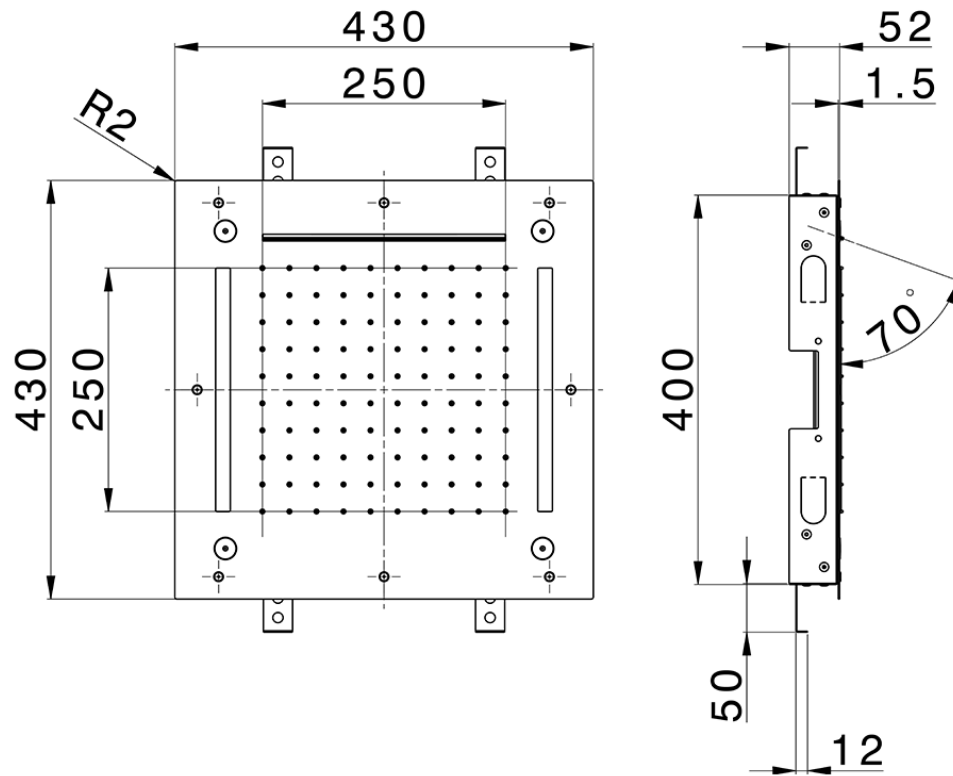

**430x430 mm Chromotherapy Ceiling showerhead ZEN SHOWER\_ZS0C0060**

ZS0C0060

<https://en.cisal.it/430x430-mm-chromotherapy-ceiling-showerhead-zen-shower-zs0c0060>

2026-06-14