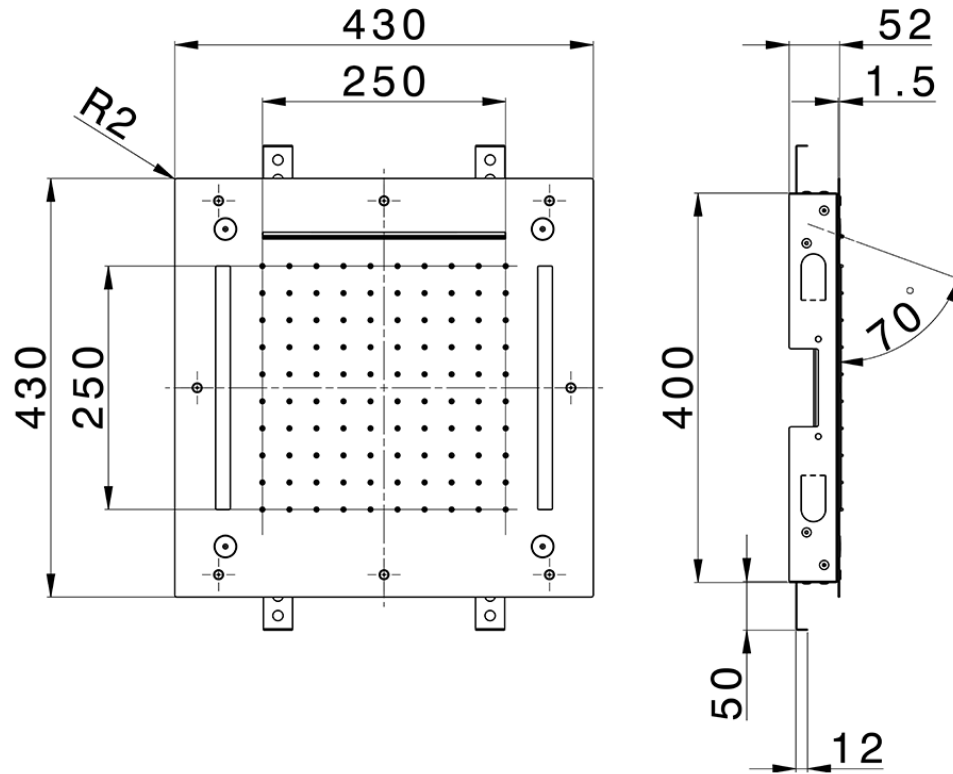

**430x430 mm Chromotherapy Ceiling showerhead ZEN SHOWER\_ZS0C0060**

ZS0C0060

<https://en.cisal.it/430x430-mm-chromotherapy-ceiling-showerhead-zen-shower-zs0c0060>

2026-04-28