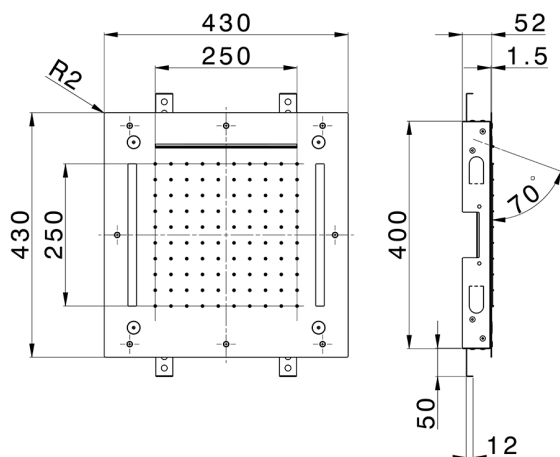

430x430 mm Chromotherapy Ceiling showerhead ZEN SHOWER_ZS0C0060

MODEL **ZS0C0060**

430x430 mm Chromotherapy Ceiling showerhead, rain, spaying functions, waterfall, chromotherapy functions, with remote control included, Stainless Steel AISI 304

AVAILABLE FINISHINGS

- **D1** D1 Brushed Inox
- **40** 40 Matt Black
- **4Q** 4Q Matt White
- **5G** 5G Rose Gold
- **D2** D2 Polished Inox

CHARACTERISTICS

2026-06-14