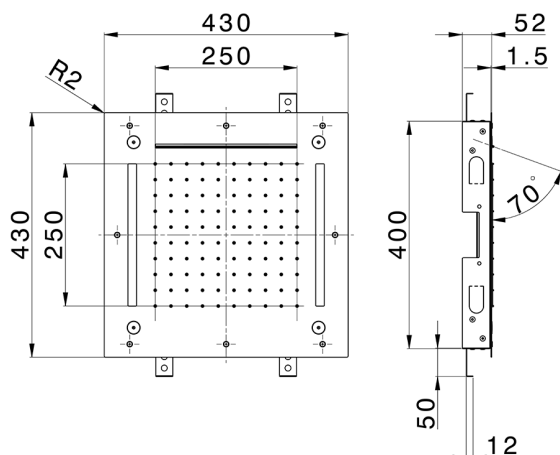

430x430 mm Chromotherapy Ceiling showerhead ZEN SHOWER_ZS0C0060

MODEL **ZS0C0060**

430x430 mm Chromotherapy Ceiling showerhead, rain, spaying functions, waterfall, chromotherapy functions, with remote control included, Stainless Steel AISI 304

AVAILABLE FINISHINGS

- **D1** D1 Brushed Inox
- **40** 40 Matt Black
- **4Q** 4Q Matt White
- **5G** 5G Rose Gold
- **D2** D2 Polished Inox

CHARACTERISTICS

2026-04-29