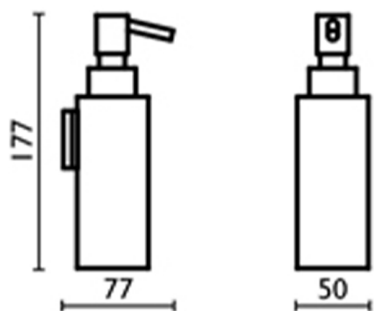

CHARACTERISTICS

2024-12-04