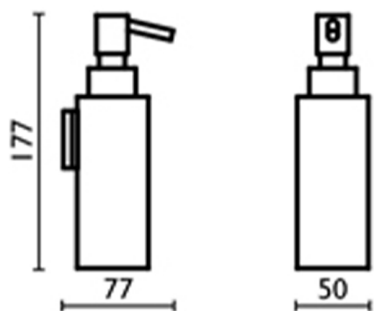

Soap dispenser holder BATHROOM ACCESSORIES_QU090622

MODEL **QU090622**

Soap dispenser holder, wall mounted dispenser
made of Brass

AVAILABLE FINISHINGS

-  **21** 21 Chrome
-  **2B** 2B Polished Nickel
-  **2F** 2F Brushed Nickel
-  **2Q** 2Q Black Titanium
-  **40** 40 Matt Black
-  **4Q** 4Q Matt White