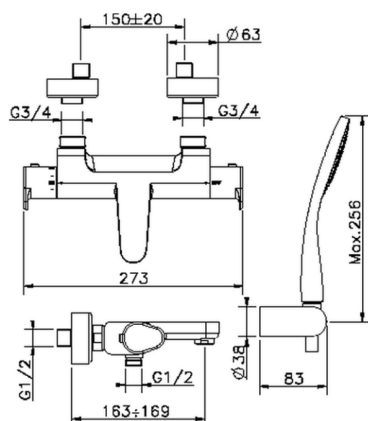

Thermostatic bath mixer, with shower set ALMA_A3D21010

MODEL **A3D21010**

Thermostatic bath mixer, with shower set, wall mounted adjustable handshower bracket, 100 mm ABS one spray handshower, 150 cm smooth SILVERFLEX Flexible Hose

AVAILABLE FINISHINGS

-  **21** 21 Chrome
-  **2F** 2F Brushed Nickel
-  **40** 40 Matt Black

CHARACTERISTICS

Cartridge Spare Parts **22.04A.AR - ZZ97279004**

Argo 2 (long filter) Thermostatic Valve

DeviaStop