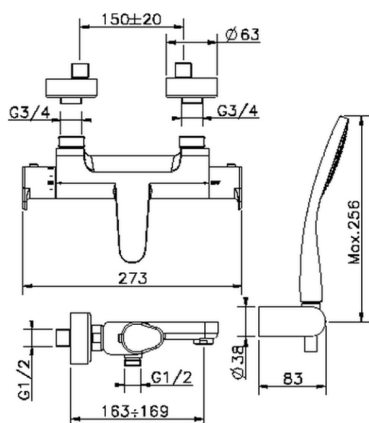

## Thermostatic bath mixer, with shower set ALMA\_A3D21010

MODEL **A3D21010**

Thermostatic bath mixer, with shower set, wall mounted adjustable handshower bracket, 100 mm ABS one spray handshower, 150 cm smooth SILVERFLEX Flexible Hose

### CHARACTERISTICS

Cartridge Spare Parts **22.04A.AR - ZZ97279004**

**Argo 2 (long filter) Thermostatic Valve**