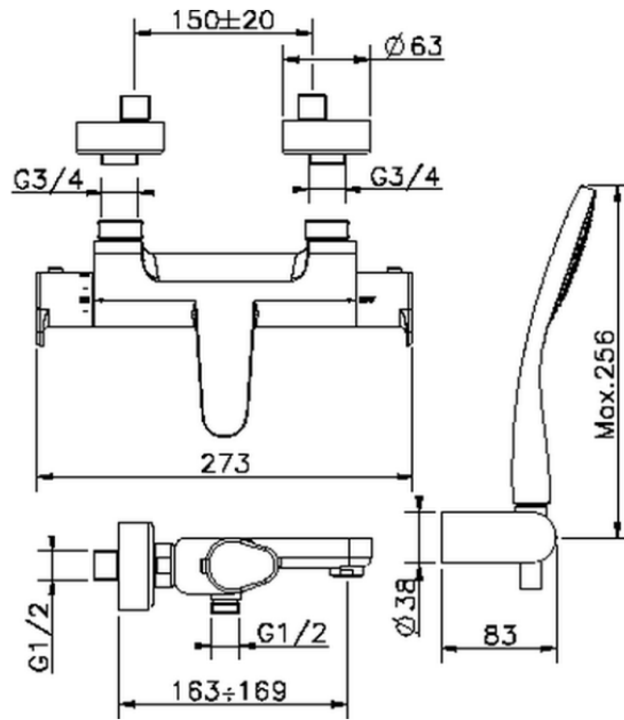

Thermostatic bath mixer, with shower set ALMA_A3D21010

A3D21010

<https://en.cisal.it/thermostatic-bath-mixer-with-shower-set-alma-a3d21010>

2026-06-13