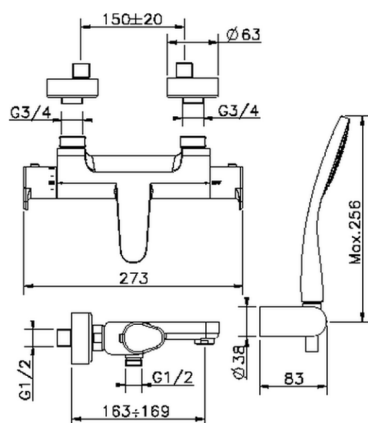

Thermostatic bath mixer, with shower set ALMA_A3D21010

MODEL **A3D21010**

Thermostatic bath mixer, with shower set, wall mounted adjustable handshower bracket, 100 mm ABS one spray handshower, 150 cm smooth SILVERFLEX Flexible Hose

AVAILABLE FINISHINGS

-  **21** 21 Chrome
-  **2F** 2F Brushed Nickel
-  **40** 40 Matt Black

CHARACTERISTICS

Cartridge Spare Parts **22.04A.AR - ZZ97279004**

Argo 2 (long filter) Thermostatic Valve

DeviaStop