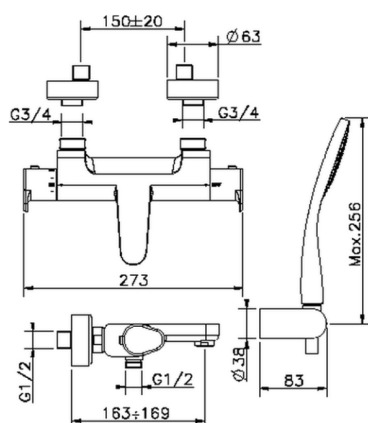

Thermostatic bath mixer, with shower set ALMA_A3D21010

MODEL **A3D21010**

Thermostatic bath mixer, with shower set, wall mounted adjustable handshower bracket, 100 mm ABS one spray handshower, 150 cm smooth SILVERFLEX Flexible Hose

AVAILABLE FINISHINGS

-  **21** 21 Chrome
-  **2F** 2F Brushed Nickel
-  **40** 40 Matt Black

CHARACTERISTICS

Cartridge Spare Parts **22.04A.AR - ZZ97279004**

Argo 2 (long filter) Thermostatic Valve

DeviaStop