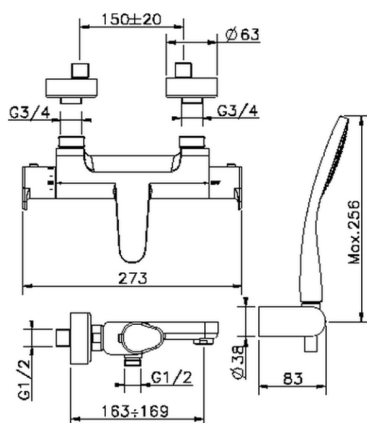

CHARACTERISTICS

Cartridge Spare Parts **22.04A.AR - ZZ97279004**

Argo 2 (long filter) Thermostatic Valve

DeviaStop

The Cisal Devia Stop technology allows to adjust the water flow and to direct it to the selected output point (overhead soaker, hand shower, etc).

SafeTouch

The Cisal SafeTouch system maintains the mixer body cool to the touch during operation.

Thermostatic

The Cisal thermostatic is your personal water manager, helping you to handle, control and save water and energy.

2026-05-20