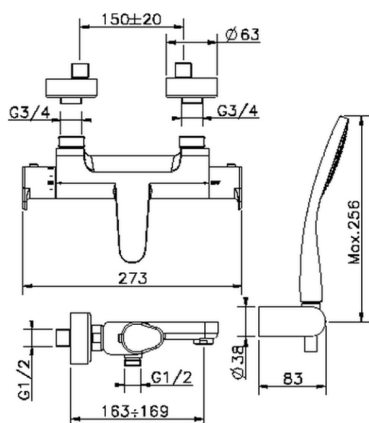

Thermostatic bath mixer, with shower set ALMA_A3D21010

MODEL **A3D21010**

Thermostatic bath mixer, with shower set, wall mounted adjustable handshower bracket, 100 mm ABS one spray handshower, 150 cm smooth SILVERFLEX Flexible Hose

AVAILABLE FINISHINGS

-  **21** 21 Chrome
-  **2F** 2F Brushed Nickel
-  **40** 40 Matt Black

CHARACTERISTICS

Cartridge Spare Parts **22.04A.AR - ZZ97279004**

Argo 2 (long filter) Thermostatic Valve

DeviaStop