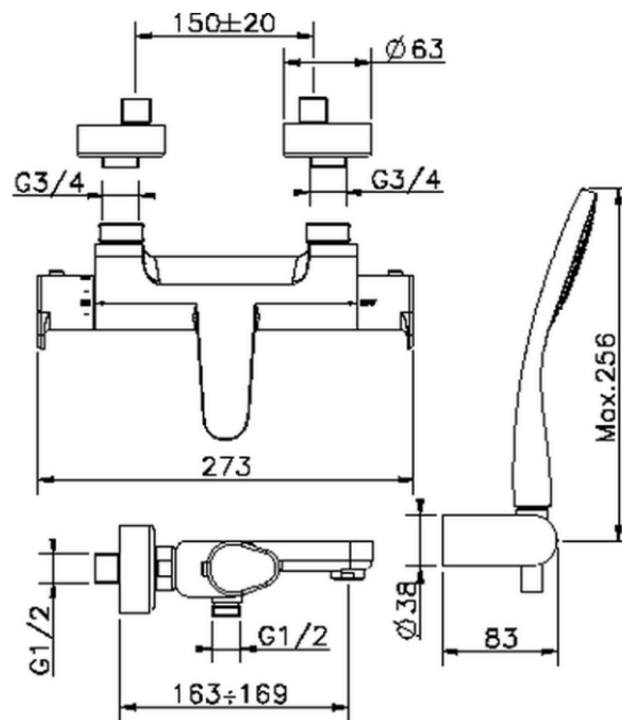

**Thermostatic bath mixer, with shower set ALMA\_A3D21010**

A3D21010

<https://en.cisal.it/thermostatic-bath-mixer-with-shower-set-alma-a3d21010>

2026-04-09