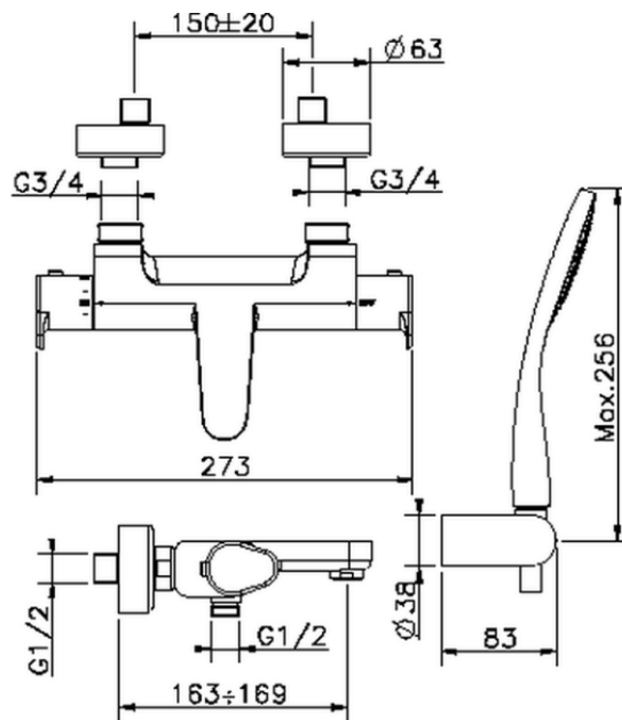

**Thermostatic bath mixer, with shower set ALMA\_A3D21010**

A3D21010

<https://en.cisal.it/thermostatic-bath-mixer-with-shower-set-alma-a3d21010>

2026-04-29