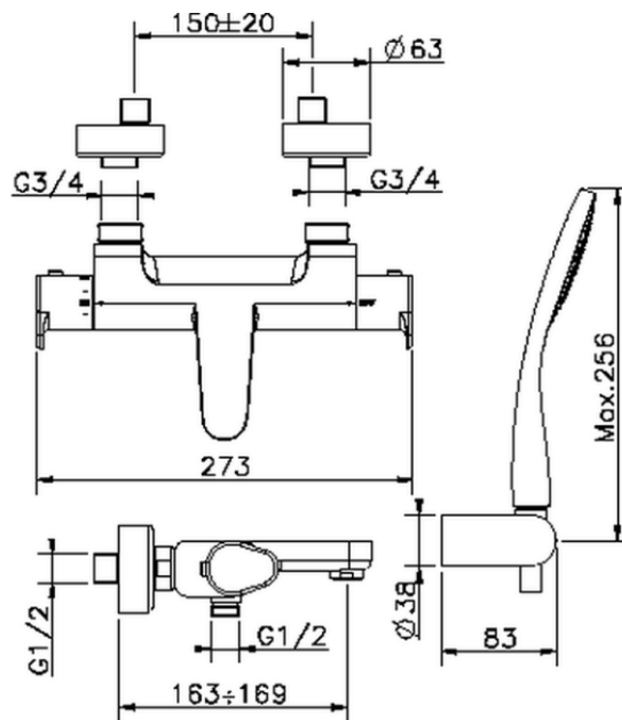

## Thermostatic bath mixer, with shower set ALMA\_A3D21010

A3D21010

<https://en.cisal.it/thermostatic-bath-mixer-with-shower-set-alma-a3d21010>

2026-06-14