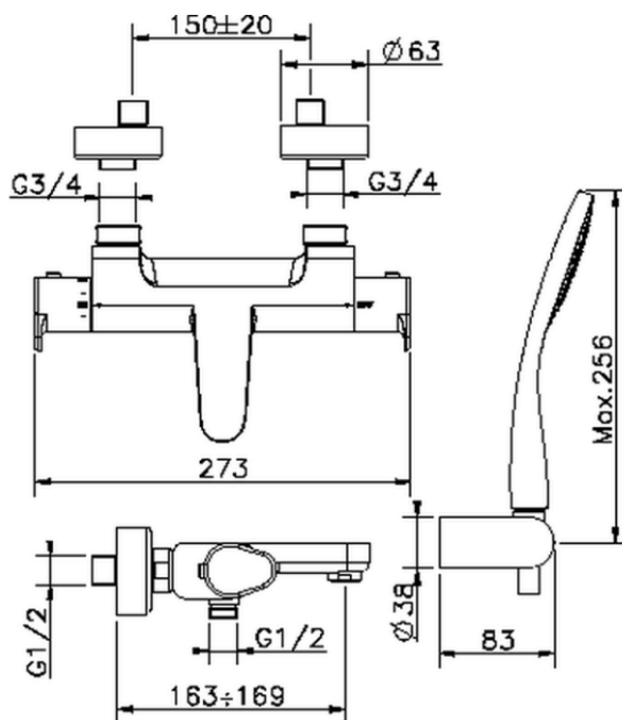

## Thermostatic bath mixer, with shower set ALMA\_A3D21010

A3D21010

<https://en.cisal.it/thermostatic-bath-mixer-with-shower-set-alma-a3d21010>

2026-04-09