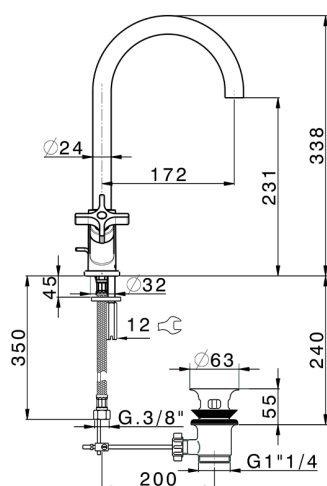

Washbasin mixer GRACE_GS000520

MODEL **GS000520**

Washbasin mixer, with automatic 1"1/4 automatic pop-up waste, G.3/8" stainless steel flexible hoses

AVAILABLE FINISHINGS

-  **21** 21 Chrome
-  **2F** 2F Brushed Nickel
-  **2W** 2W Brushed Gold
-  **5H** 5H Dark Brass Brushed
-  **5L** 5L Brushed Black Titanium
-  **6T** 6T Chrome/Matt Black