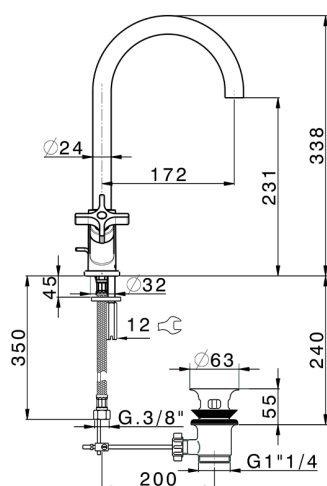

## Washbasin mixer GRACE\_GS000520

MODEL **GS000520**

Washbasin mixer, with automatic 1"1/4 automatic pop-up waste, G.3/8" stainless steel flexible hoses