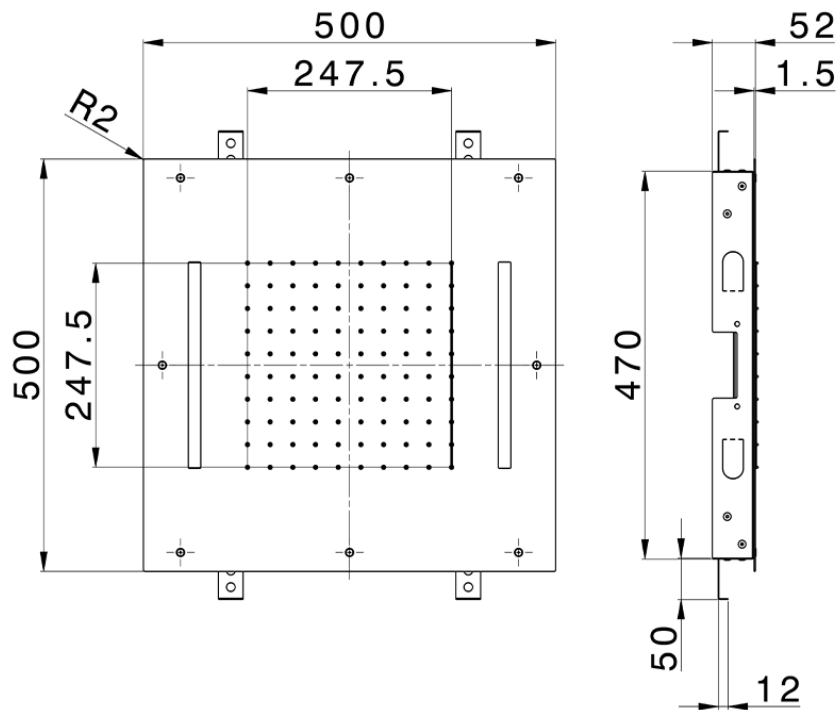

500x500 mm Chromotherapy Ceiling showerhead ZEN SHOWER_ZS0C0075

ZS0C0075

<https://en.cisal.it/500x500-mm-chromotherapy-ceiling-showerhead-zen-shower-zs0c0075>

2026-06-09