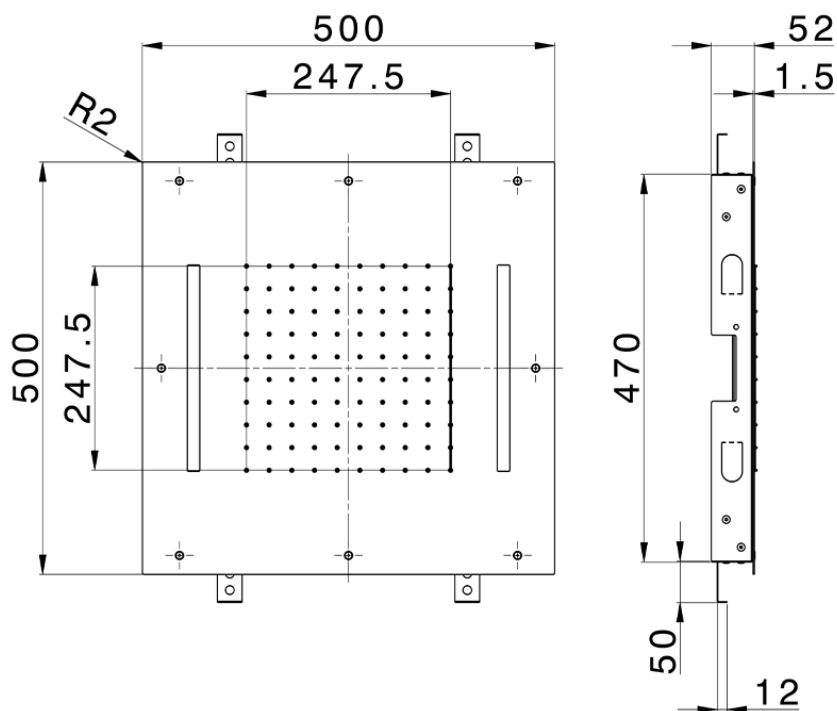

500x500 mm Chromotherapy Ceiling showerhead ZEN SHOWER_ZS0C0075

ZS0C0075

<https://en.cisal.it/500x500-mm-chromotherapy-ceiling-showerhead-zen-shower-zs0c0075>

2026-04-10