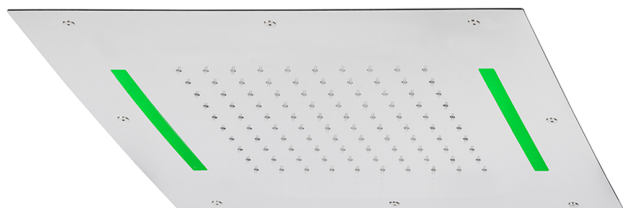

500x500 mm Chromotherapy Ceiling showerhead ZEN SHOWER_ZS0C0075

MODEL **ZS0C0075**

500x500 mm Chromotherapy Ceiling showerhead, rain, chromotherapy functions, built-in control included, Stainless Steel AISI 304

AVAILABLE FINISHINGS

- **D1** D1 Brushed Inox
- **40** 40 Matt Black
- **4Q** 4Q Matt White
- **5G** 5G Rose Gold
- **D2** D2 Polished Inox

CHARACTERISTICS

2026-05-19