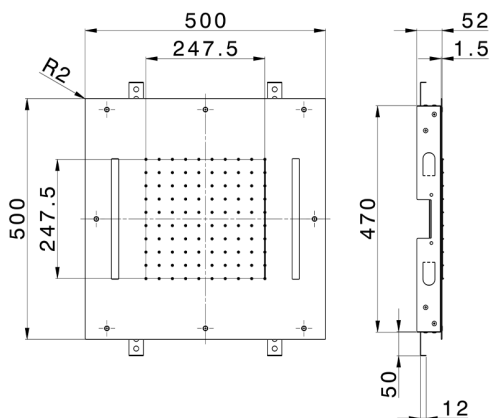

500x500 mm Chromotherapy Ceiling showerhead ZEN SHOWER_ZS0C0075

MODEL **ZS0C0075**

500x500 mm Chromotherapy Ceiling showerhead, rain, chromotherapy functions, built-in control included, Stainless Steel AISI 304

AVAILABLE FINISHINGS

- **D1** D1 Brushed Inox
- **40** 40 Matt Black
- **4Q** 4Q Matt White
- **5G** 5G Rose Gold
- **D2** D2 Polished Inox

CHARACTERISTICS

2026-04-08