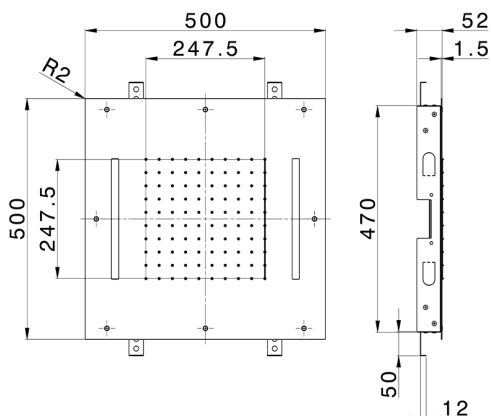

500x500 mm Chromotherapy Ceiling showerhead ZEN SHOWER_ZS0C0075

MODEL **ZS0C0075**

500x500 mm Chromotherapy Ceiling showerhead, rain, chromotherapy functions, built-in control included, Stainless Steel AISI 304

AVAILABLE FINISHINGS

- **D1** D1 Brushed Inox
- **40** 40 Matt Black
- **4Q** 4Q Matt White
- **5G** 5G Rose Gold
- **D2** D2 Polished Inox

CHARACTERISTICS

2026-05-19