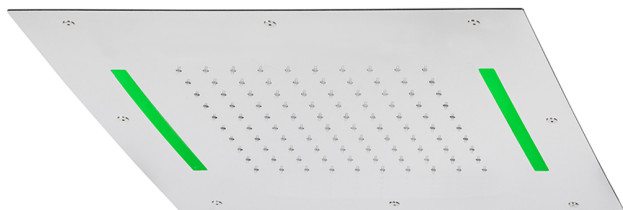

500x500 mm Chromotherapy Ceiling showerhead ZEN SHOWER_ZS0C0075

MODEL **ZS0C0075**

500x500 mm Chromotherapy Ceiling showerhead, rain, chromotherapy functions, built-in control included, Stainless Steel AISI 304

AVAILABLE FINISHINGS

- **D1** D1 Brushed Inox
- **40** 40 Matt Black
- **4Q** 4Q Matt White
- **5G** 5G Rose Gold
- **D2** D2 Polished Inox

CHARACTERISTICS

2026-04-08