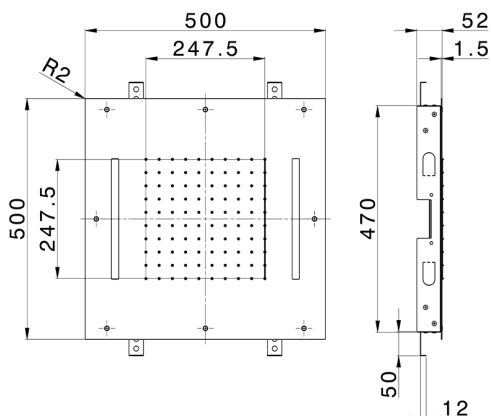

500x500 mm Chromotherapy Ceiling showerhead ZEN SHOWER_ZS0C0075

MODEL **ZS0C0075**

500x500 mm Chromotherapy Ceiling showerhead, rain, chromotherapy functions, built-in control included, Stainless Steel AISI 304

AVAILABLE FINISHINGS

- **D1** D1 Brushed Inox
- **40** 40 Matt Black
- **4Q** 4Q Matt White
- **5G** 5G Rose Gold
- **D2** D2 Polished Inox

CHARACTERISTICS

2026-04-28