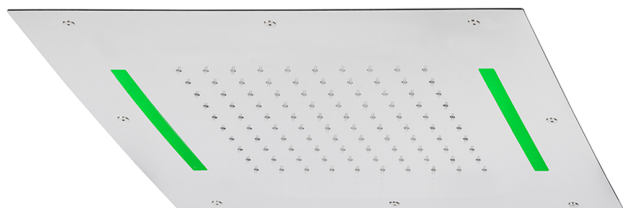

500x500 mm Chromotherapy Ceiling showerhead ZEN SHOWER_ZS0C0075

MODEL **ZS0C0075**

500x500 mm Chromotherapy Ceiling showerhead, rain, chromotherapy functions, built-in control included, Stainless Steel AISI 304

AVAILABLE FINISHINGS

-  **D1** D1 Brushed Inox
-  **40** 40 Matt Black
-  **4Q** 4Q Matt White
-  **5G** 5G Rose Gold
-  **D2** D2 Polished Inox

CHARACTERISTICS

2026-04-28