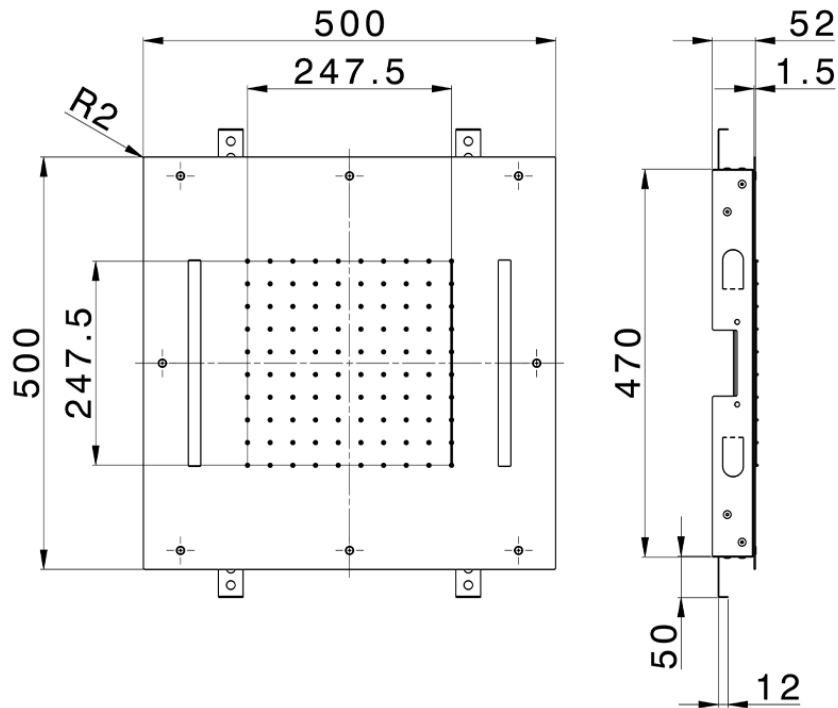

500x500 mm Chromotherapy Ceiling showerhead ZEN SHOWER_ZS0C0075

ZS0C0075

<https://en.cisal.it/500x500-mm-chromotherapy-ceiling-showerhead-zen-shower-zs0c0075>

2026-04-29