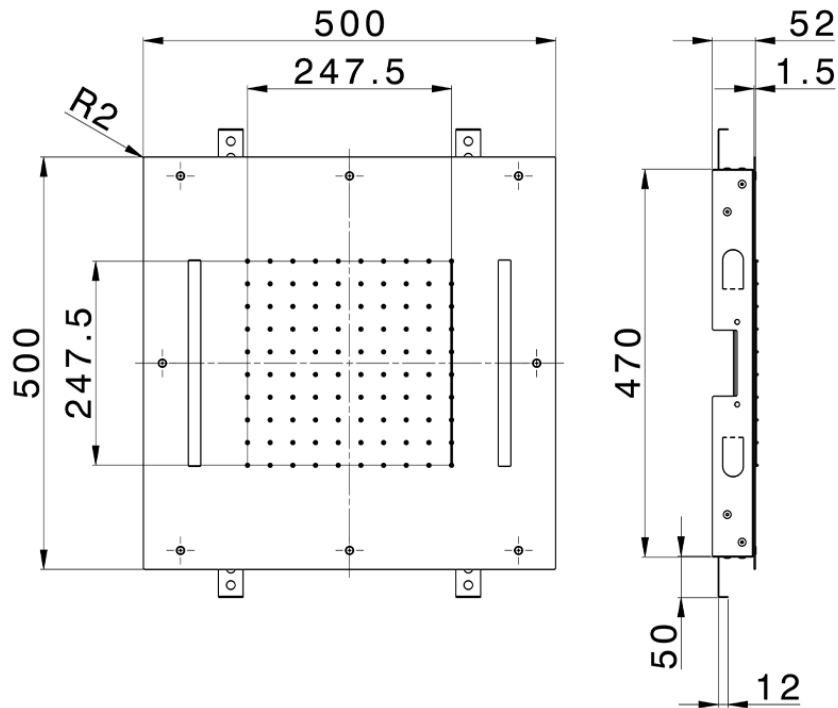

500x500 mm Chromotherapy Ceiling showerhead ZEN SHOWER_ZS0C0075

ZS0C0075

<https://en.cisal.it/500x500-mm-chromotherapy-ceiling-showerhead-zen-shower-zs0c0075>

2026-04-28