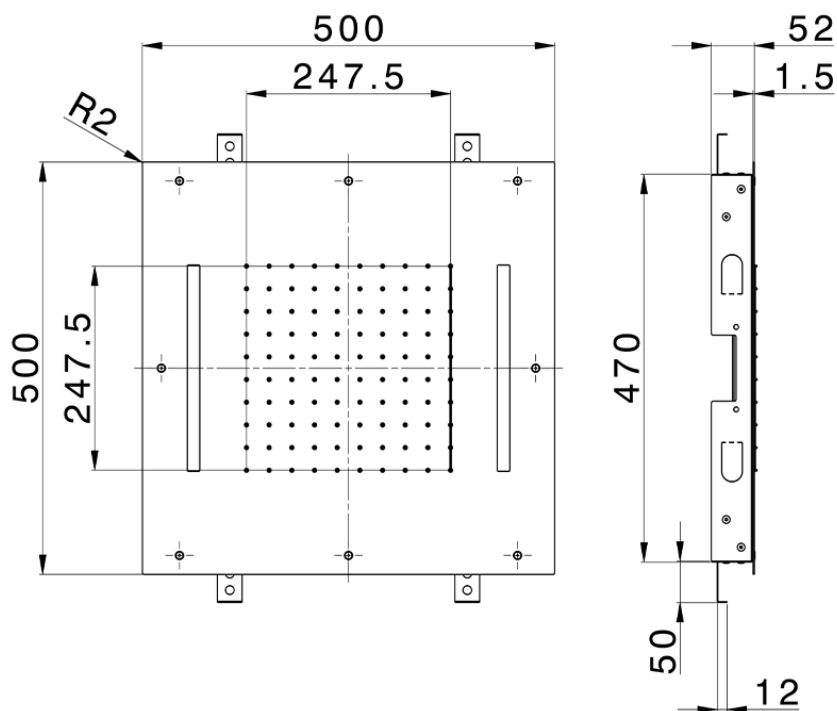

500x500 mm Chromotherapy Ceiling showerhead ZEN SHOWER_ZS0C0075

ZS0C0075

<https://en.cisal.it/500x500-mm-chromotherapy-ceiling-showerhead-zen-shower-zs0c0075>

2026-04-28