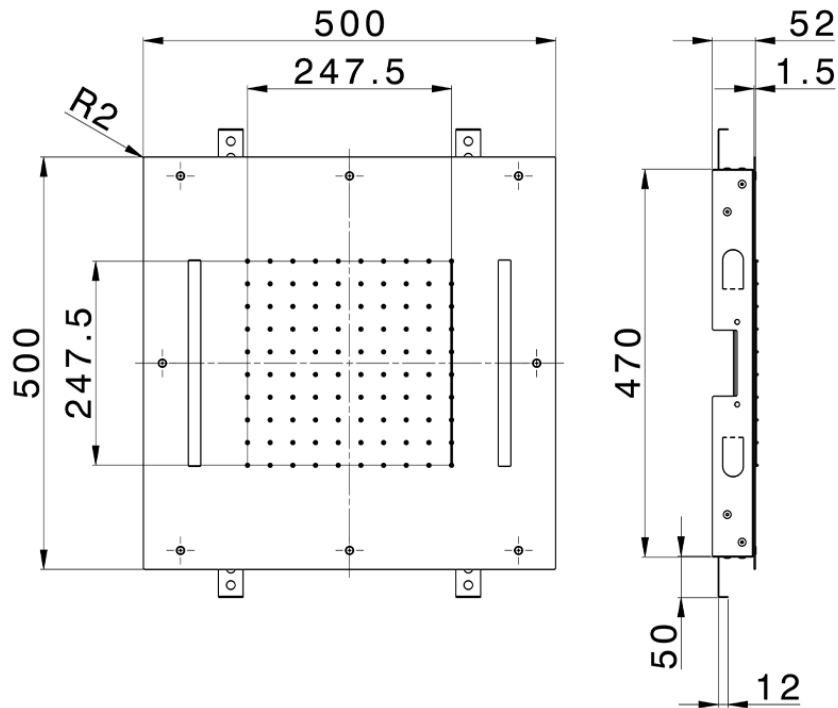

500x500 mm Chromotherapy Ceiling showerhead ZEN SHOWER_ZS0C0075

ZS0C0075

<https://en.cisal.it/500x500-mm-chromotherapy-ceiling-showerhead-zen-shower-zs0c0075>

2026-06-13