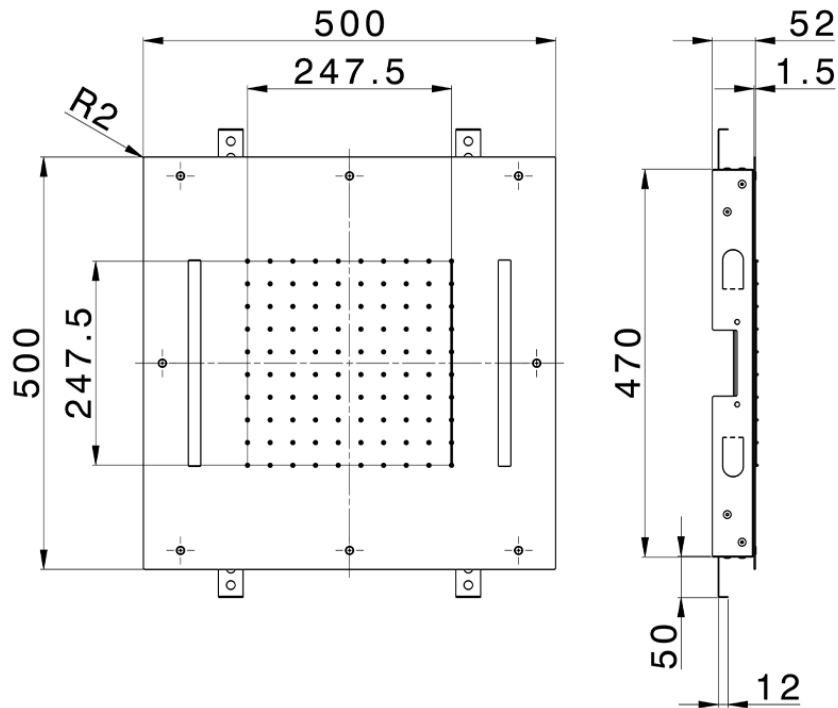

500x500 mm Chromotherapy Ceiling showerhead ZEN SHOWER_ZS0C0075

ZS0C0075

<https://en.cisal.it/500x500-mm-chromotherapy-ceiling-showerhead-zen-shower-zs0c0075>

2026-05-19