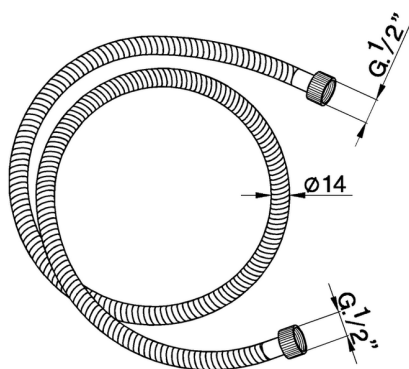

## Flexible hose SHOWER\_ZA009000

MODEL **ZA009000**

Flexible hose, 150 cm Brass Flexible Hose

AVAILABLE FINISHINGS

CHARACTERISTICS

2026-04-26