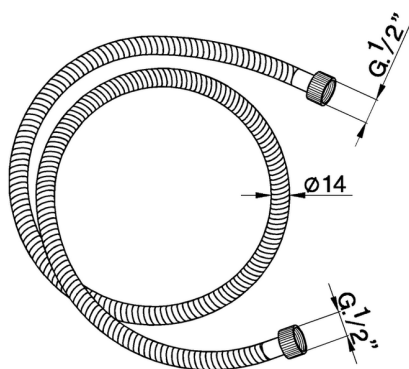

Flexible hose SHOWER_ZA009000

MODEL **ZA009000**

Flexible hose, 150 cm Brass Flexible Hose

AVAILABLE FINISHINGS

CHARACTERISTICS

2026-05-17