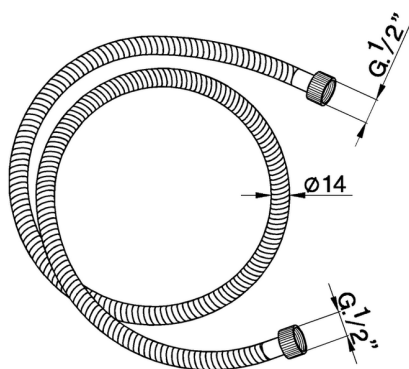

Flexible hose SHOWER_ZA009000

MODEL **ZA009000**

Flexible hose, 150 cm Brass Flexible Hose

AVAILABLE FINISHINGS

CHARACTERISTICS

2026-06-13