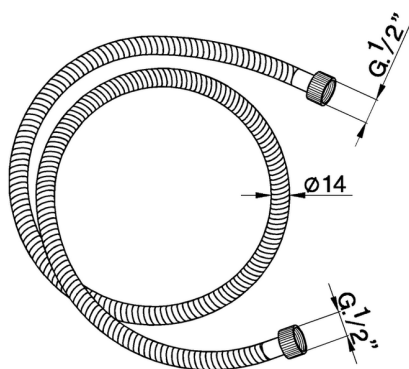

## Flexible hose SHOWER\_ZA009000

MODEL **ZA009000**

Flexible hose, 150 cm Brass Flexible Hose

AVAILABLE FINISHINGS

CHARACTERISTICS

2026-07-03