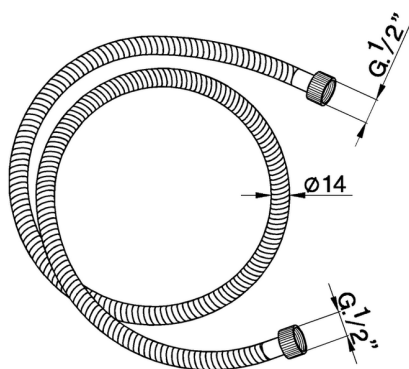

## Flexible hose SHOWER\_ZA009000

MODEL **ZA009000**

Flexible hose, 150 cm Brass Flexible Hose

AVAILABLE FINISHINGS

CHARACTERISTICS

2026-04-06