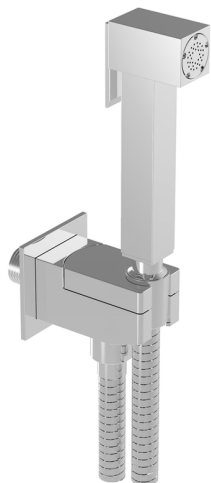

Bidet handshower set HYGENIC SHOWERS_CU007935

MODEL **CU007935**

Bidet handshower set, square wall bracket, single water opening, Brass Bidet handshower, 120 cm PVC flexible hose

AVAILABLE FINISHINGS

CHARACTERISTICS

Bidet handshower

Hygienic Spray

Multi-jets hygienic hand shower, for personal hygiene care.

2025-04-30