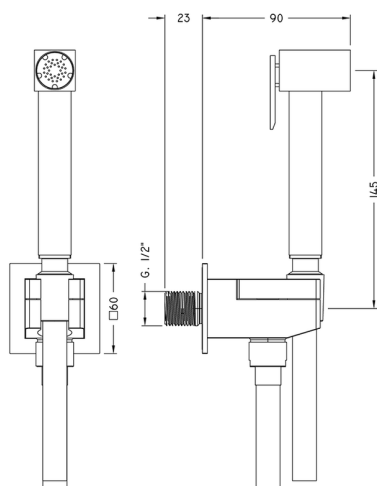

Bidet handshower set HYGENIC SHOWERS_CU007935

MODEL **CU007935**

Bidet handshower set, square wall bracket, single water opening, Brass Bidet handshower, 120 cm PVC flexible hose

AVAILABLE FINISHINGS

CHARACTERISTICS

Bidet handshower

Hygienic Spray

Multi-jets hygienic hand shower, for personal hygiene care.

2025-04-30