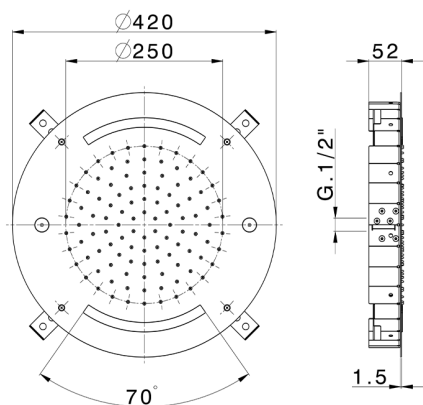

Ø 420 mm Chromotherapy Ceiling showerhead ZEN SHOWER_ZS0C0025

MODEL **ZS0C0025**

Ø 420 mm Chromotherapy Ceiling showerhead, rain, spraying and chromotherapy functions, built-in control included, Stainless Steel AISI 304

AVAILABLE FINISHINGS

- **40** 40 Matt Black
- **4Q** 4Q Matt White
- **5G** 5G Rose Gold
- **D1** D1 Brushed Inox
- **D2** D2 Polished Inox

CHARACTERISTICS

2025-01-07