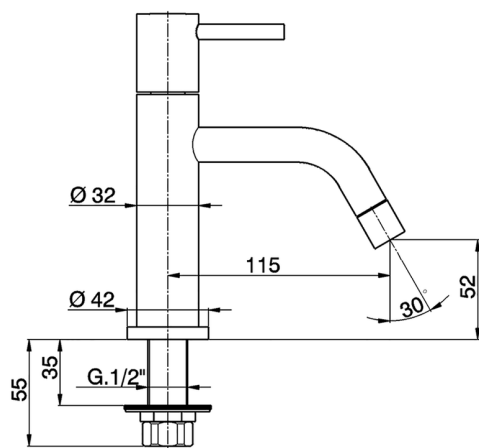

Pillar tap SLIM_LN000900

MODEL **LN000900**

Pillar tap, without pop-up waste, without flexible hoses

AVAILABLE FINISHINGS

CHARACTERISTICS

2026-04-06