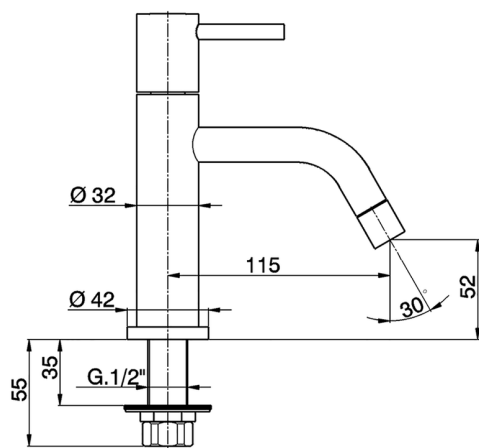

Pillar tap SLIM_LN000900

MODEL **LN000900**

Pillar tap, without pop-up waste, without flexible hoses

AVAILABLE FINISHINGS

CHARACTERISTICS

2026-07-03