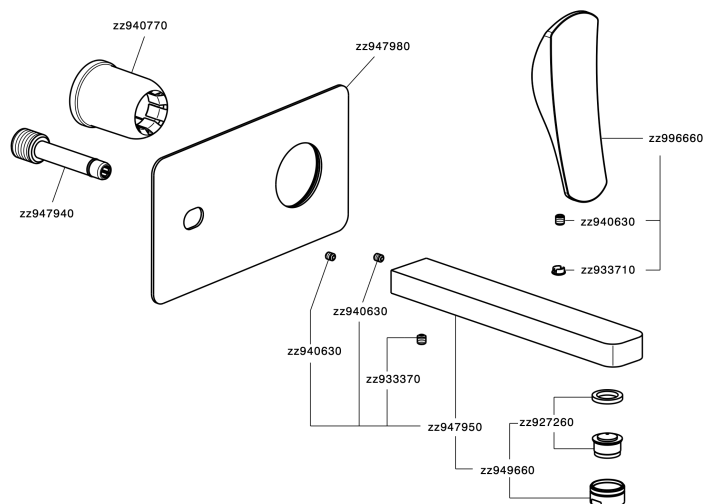

Exposed part for single lever washbasin valve ROADSTER ACCENT_RA005511

RA005511

<https://en.cisal.it/exposed-part-for-single-lever-washbasin-valve-roadster-accent-ra005511>

2024-12-22