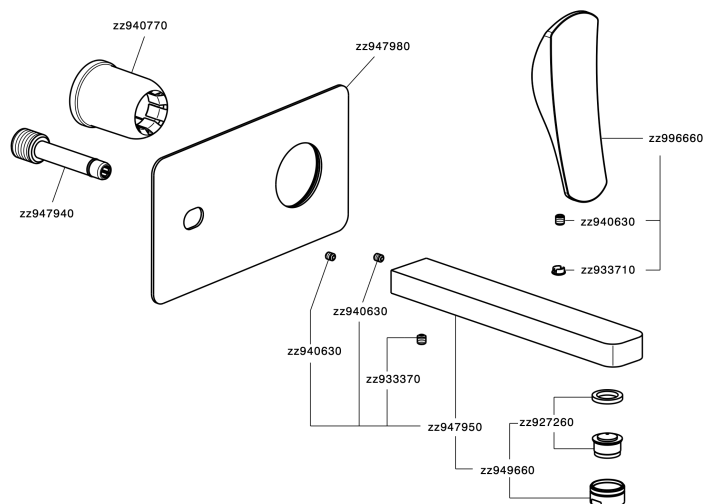

## Exposed part for single lever washbasin valve ROADSTER ACCENT\_RA005511

RA005511

<https://en.cisal.it/exposed-part-for-single-lever-washbasin-valve-roadster-accent-ra005511>

2024-12-22