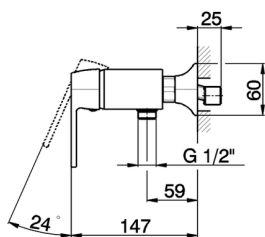

Single lever shower mixer **CH000444**

MODEL **CH000444**

Single lever shower mixer, without shower set, 1/2" M flexible connection

AVAILABLE FINISHINGS

- 
6T 6T Chrome/Matt Black
- 
7C 7C Gold/Matt Black
- 
7D 7D Polished Nickel/Matt Black
- 
7E 7E Rose Gold/Matt Black

CHARACTERISTICS

Cartridge Spare Parts **ZZ93196000**

38 mm Cartridge

Single lever shower mixer CH000444

CH000444

<https://en.cisal.it/single-lever-shower-mixer-cherie-ch000444>

2025-01-05