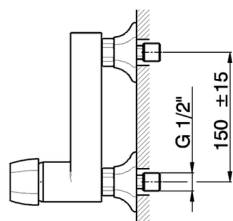

Single lever shower mixer **CH000444**

MODEL **CH000444**

Single lever shower mixer, without shower set, 1/2" M flexible connection

AVAILABLE FINISHINGS

- 
6T 6T Chrome/Matt Black
- 
7C 7C Gold/Matt Black
- 
7D 7D Polished Nickel/Matt Black
- 
7E 7E Rose Gold/Matt Black

CHARACTERISTICS

Cartridge Spare Parts **ZZ93196000**

38 mm Cartridge

Single lever shower mixer CH000444

CH000444

<https://en.cisal.it/single-lever-shower-mixer-cherie-ch000444>

2025-01-05