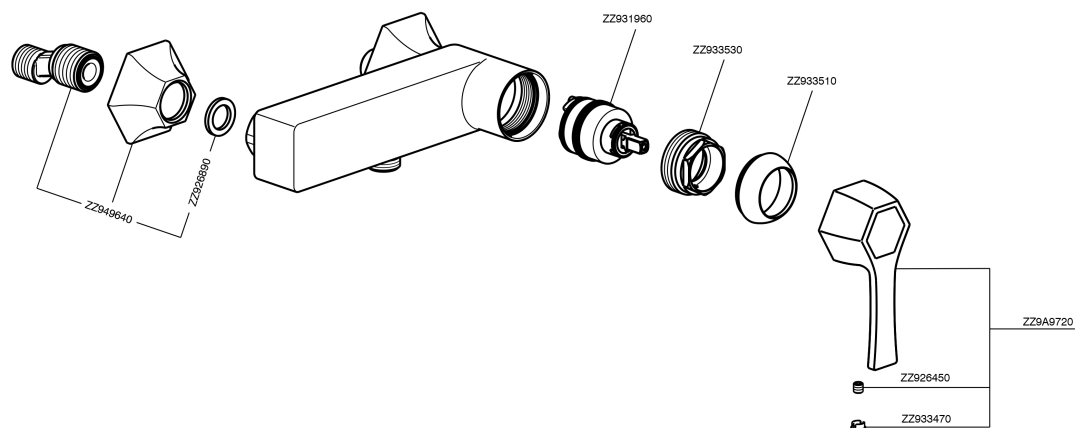

Single lever shower mixer **CH000444**

MODEL **CH000444**

Single lever shower mixer, without shower set, 1/2" M flexible connection

AVAILABLE FINISHINGS

- 
6T 6T Chrome/Matt Black
- 
7C 7C Gold/Matt Black
- 
7D 7D Polished Nickel/Matt Black
- 
7E 7E Rose Gold/Matt Black

CHARACTERISTICS

Cartridge Spare Parts **ZZ93196000**

38 mm Cartridge

Single lever shower mixer CH000444

CH000444

<https://en.cisal.it/single-lever-shower-mixer-cherie-ch000444>

2025-01-05