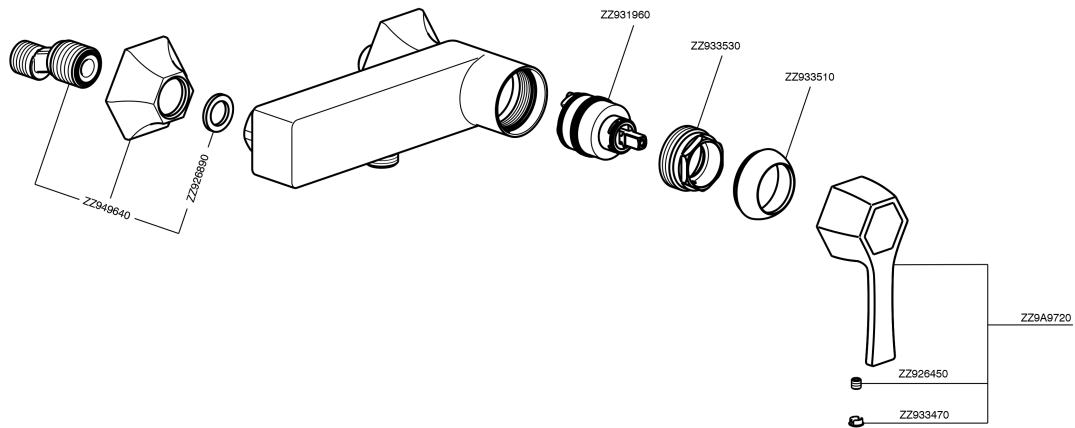

Single lever shower mixer **CH000444**

MODEL **CH000444**

Single lever shower mixer, without shower set, 1/2" M flexible connection

AVAILABLE FINISHINGS

- 
6T 6T Chrome/Matt Black
- 
7C 7C Gold/Matt Black
- 
7D 7D Polished Nickel/Matt Black
- 
7E 7E Rose Gold/Matt Black

CHARACTERISTICS

Cartridge Spare Parts **ZZ93196000**

38 mm Cartridge

Single lever shower mixer CH000444

CH000444

<https://en.cisal.it/single-lever-shower-mixer-cherie-ch000444>

2025-01-05