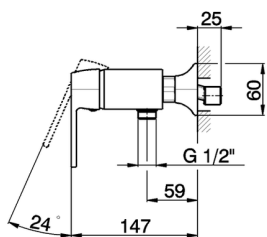

Single lever shower mixer **CH000444**

MODEL **CH000444**

Single lever shower mixer, without shower set, 1/2" M flexible connection

AVAILABLE FINISHINGS

- 
6T 6T Chrome/Matt Black
- 
7C 7C Gold/Matt Black
- 
7D 7D Polished Nickel/Matt Black
- 
7E 7E Rose Gold/Matt Black

CHARACTERISTICS

Cartridge Spare Parts **ZZ93196000**

38 mm Cartridge

Single lever shower mixer CH000444

CH000444

<https://en.cisal.it/single-lever-shower-mixer-cherie-ch000444>

2025-01-05