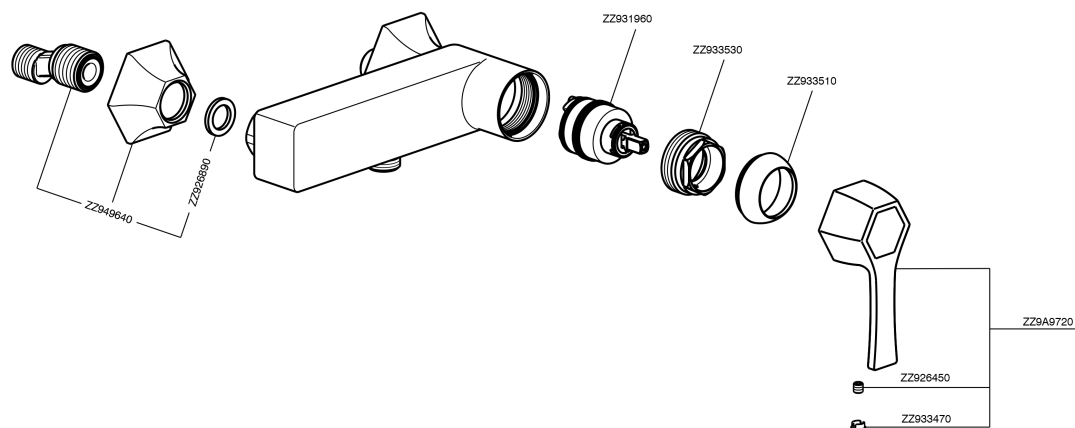

## Single lever shower mixer CH000444

CH000444

<https://en.cisal.it/single-lever-shower-mixer-cherie-ch000444>

2025-01-05