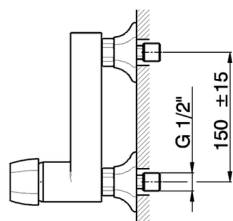

## Single lever shower mixer **CH000444**

MODEL **CH000444**

Single lever shower mixer, without shower set, 1/2" M flexible connection

### CHARACTERISTICS

Cartridge Spare Parts **ZZ93196000**

**38 mm Cartridge**