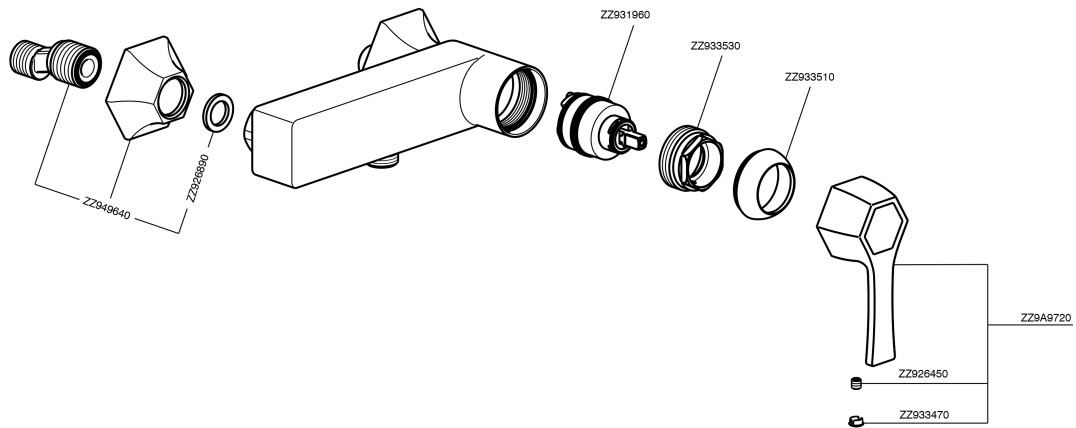

Single lever shower mixer CH000444

CH000444

<https://en.cisal.it/single-lever-shower-mixer-cherie-ch000444>

2025-01-05