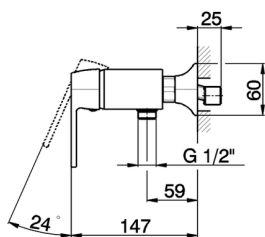

## Single lever shower mixer **CH000444**

MODEL **CH000444**

Single lever shower mixer, without shower set, 1/2" M flexible connection

### CHARACTERISTICS

Cartridge Spare Parts **ZZ93196000**

**38 mm Cartridge**