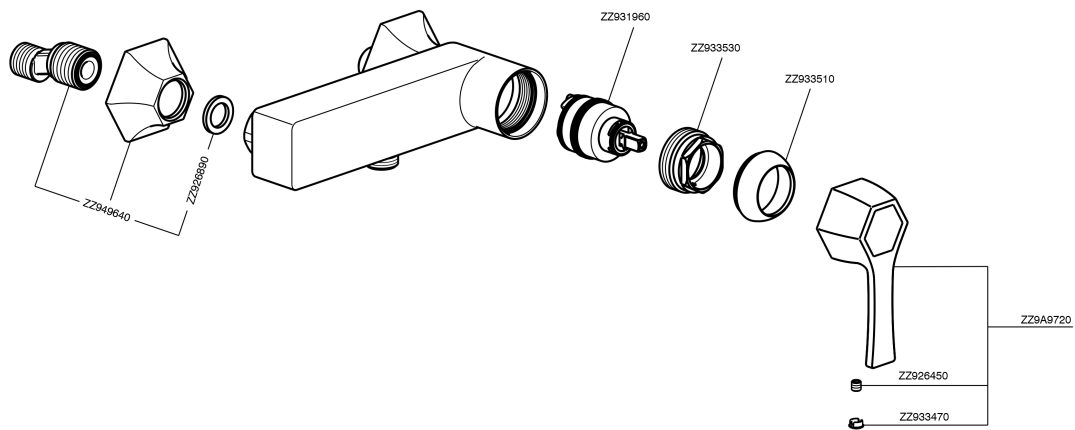

Single lever shower mixer CH000444

CH000444

<https://en.cisal.it/single-lever-shower-mixer-cherie-ch000444>

2025-01-05