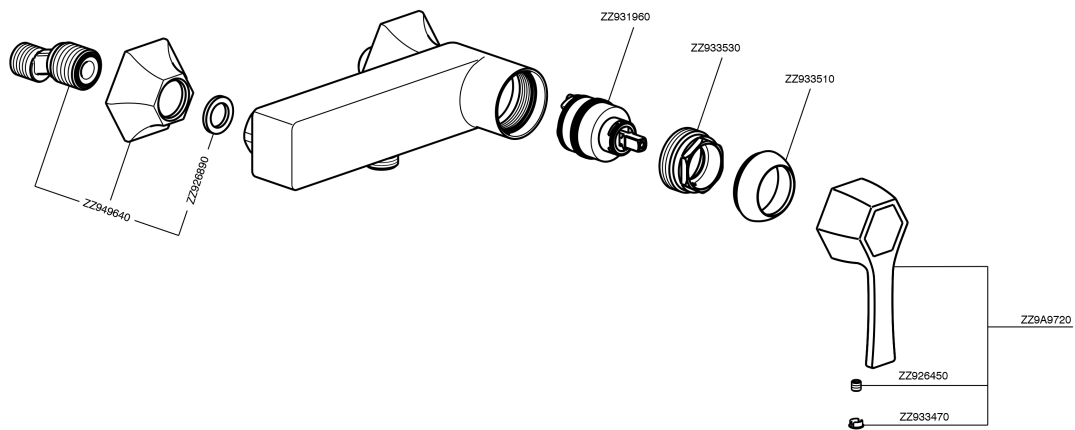

Single lever shower mixer CH000444

CH000444

<https://en.cisal.it/single-lever-shower-mixer-cherie-ch000444>

2025-01-02