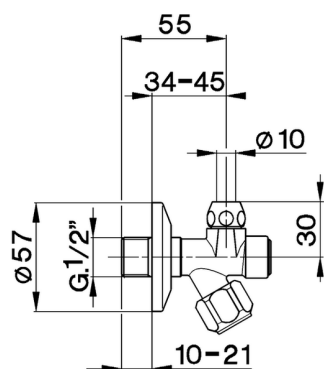

Supply valve COMPONENTS_ZA002821

MODEL **ZA002821**

Supply valve, with filter

AVAILABLE FINISHINGS

CHARACTERISTICS

2024-09-16