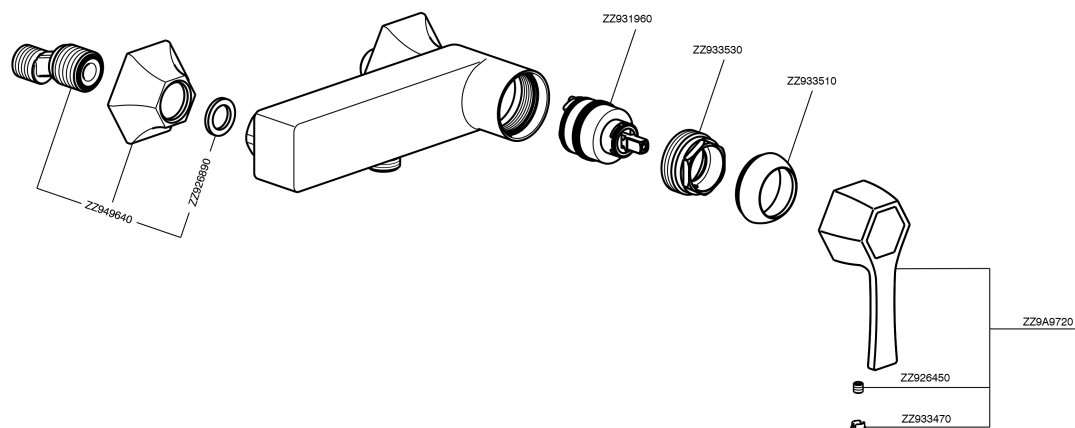

Single lever shower mixer CH000444

CH000444

<https://en.cisal.it/single-lever-shower-mixer-cherie-ch000444>

2026-06-14