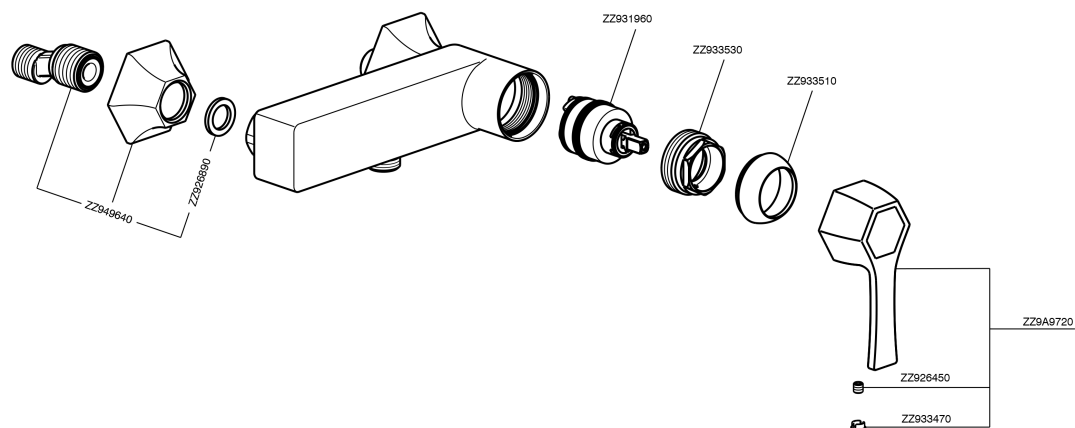

Single lever shower mixer CH000444

CH000444

<https://en.cisal.it/single-lever-shower-mixer-cherie-ch000444>

2026-04-30