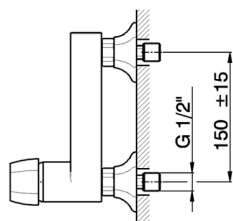

Single lever shower mixer **CH000444**

MODEL **CH000444**

Single lever shower mixer, without shower set, 1/2" M flexible connection

AVAILABLE FINISHINGS

- 
6T 6T Chrome/Matt Black
- 
7C 7C Gold/Matt Black
- 
7D 7D Polished Nickel/Matt Black
- 
7E 7E Rose Gold/Matt Black

CHARACTERISTICS

Cartridge Spare Parts **ZZ93196000**

38 mm Cartridge

Single lever shower mixer CH000444

CH000444

<https://en.cisal.it/single-lever-shower-mixer-cherie-ch000444>

2026-04-08