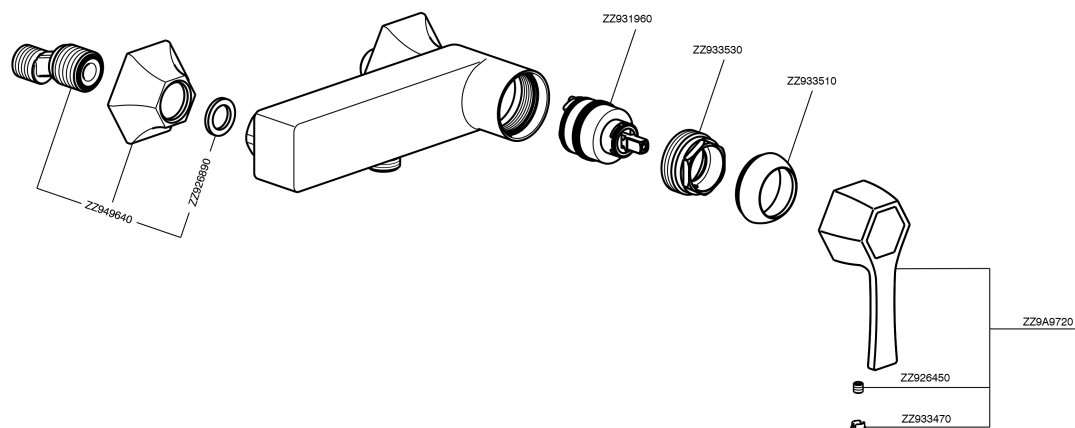

Single lever shower mixer **CH000444**

MODEL **CH000444**

Single lever shower mixer, without shower set, 1/2" M flexible connection

AVAILABLE FINISHINGS

- 
6T 6T Chrome/Matt Black
- 
7C 7C Gold/Matt Black
- 
7D 7D Polished Nickel/Matt Black
- 
7E 7E Rose Gold/Matt Black

CHARACTERISTICS

Cartridge Spare Parts **ZZ93196000**

38 mm Cartridge

Single lever shower mixer CH000444

CH000444

<https://en.cisal.it/single-lever-shower-mixer-cherie-ch000444>

2026-04-08