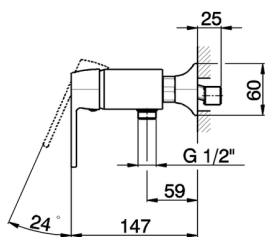

Single lever shower mixer **CH000444**

MODEL **CH000444**

Single lever shower mixer, without shower set, 1/2" M flexible connection

AVAILABLE FINISHINGS

- 
6T 6T Chrome/Matt Black
- 
7C 7C Gold/Matt Black
- 
7D 7D Polished Nickel/Matt Black
- 
7E 7E Rose Gold/Matt Black

CHARACTERISTICS

Cartridge Spare Parts **ZZ93196000**

38 mm Cartridge

Single lever shower mixer CH000444

CH000444

<https://en.cisal.it/single-lever-shower-mixer-cherie-ch000444>

2026-04-08