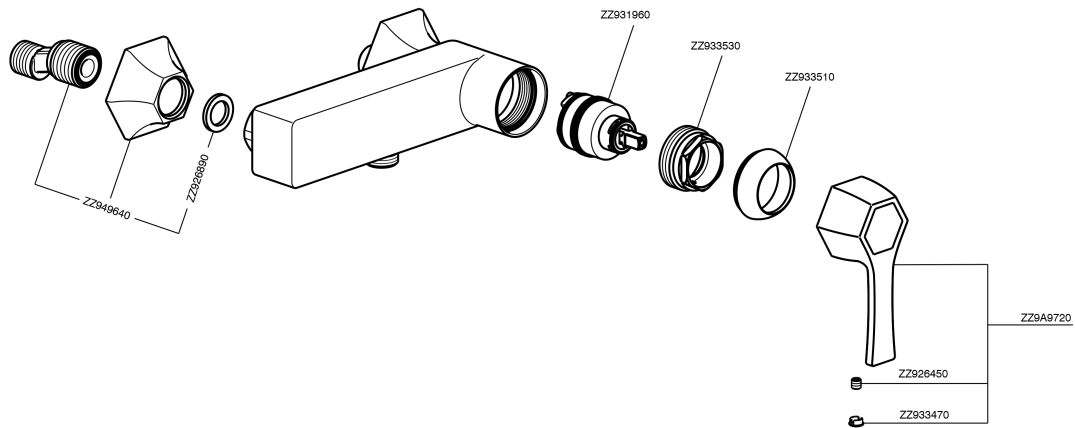

Single lever shower mixer CH000444

CH000444

<https://en.cisal.it/single-lever-shower-mixer-cherie-ch000444>

2026-04-29