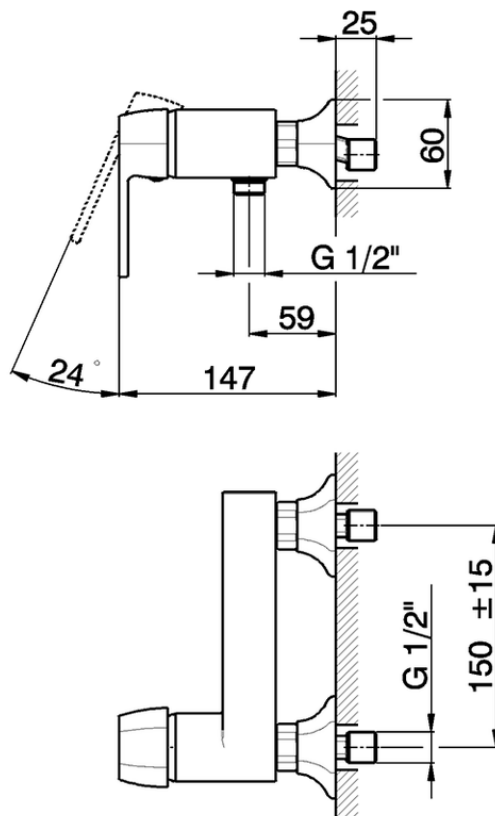

## Single lever shower mixer **CH000444**

CH000444

<https://en.cisal.it/single-lever-shower-mixer-cherie-ch000444>

2026-04-29