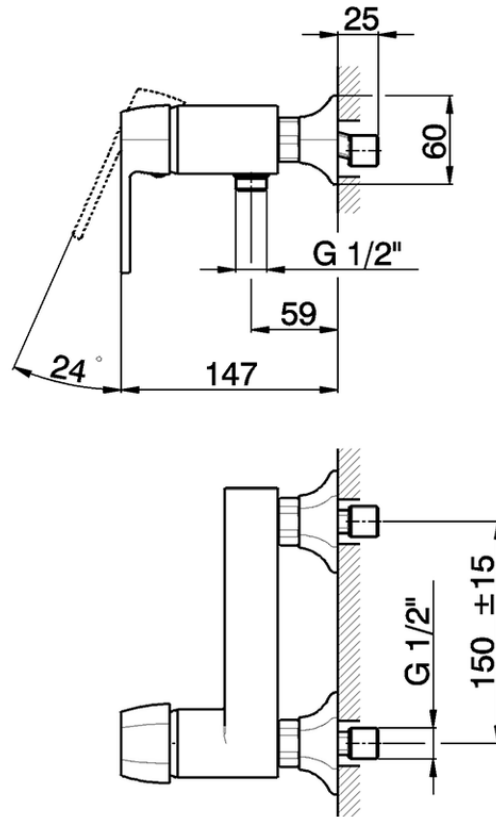

Single lever shower mixer **CH000444**

CH000444

<https://en.cisal.it/single-lever-shower-mixer-cherie-ch000444>

2026-06-14