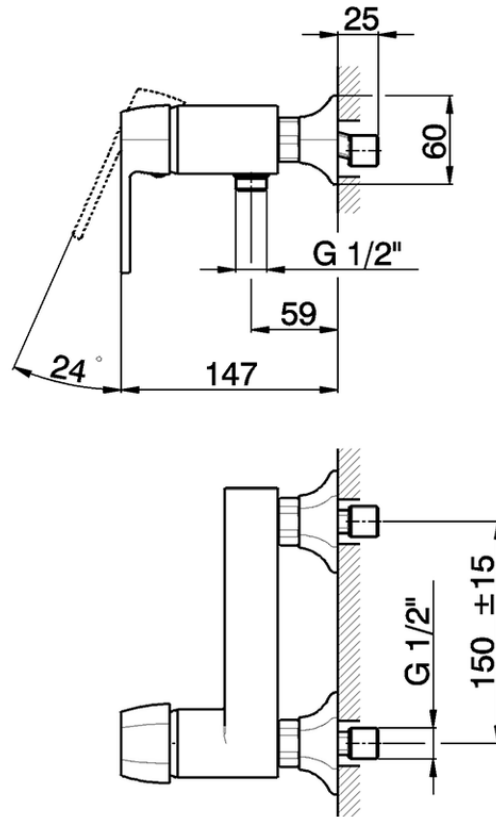

Single lever shower mixer CHERIE_CH000444

CH000444

<https://en.cisal.it/single-lever-shower-mixer-cherie-ch000444>

2026-05-20