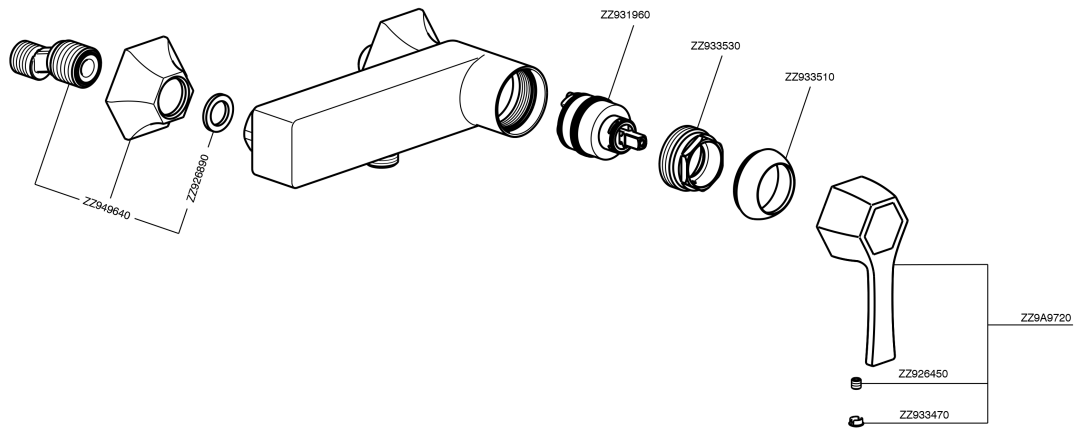

Single lever shower mixer CH000444

CH000444

<https://en.cisal.it/single-lever-shower-mixer-cherie-ch000444>

2026-04-09