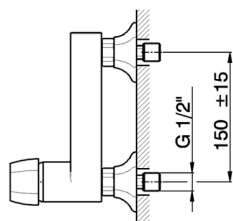

Single lever shower mixer **CH000444**

MODEL **CH000444**

Single lever shower mixer, without shower set, 1/2" M flexible connection

AVAILABLE FINISHINGS

- 
6T 6T Chrome/Matt Black
- 
7C 7C Gold/Matt Black
- 
7D 7D Polished Nickel/Matt Black
- 
7E 7E Rose Gold/Matt Black

CHARACTERISTICS

Cartridge Spare Parts **ZZ93196000**

38 mm Cartridge

Single lever shower mixer CH000444

CH000444

<https://en.cisal.it/single-lever-shower-mixer-cherie-ch000444>

2026-04-30