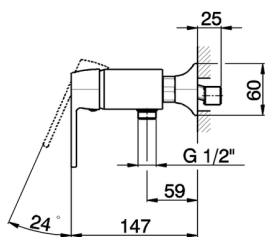

Single lever shower mixer **CH000444**

MODEL **CH000444**

Single lever shower mixer, without shower set, 1/2" M flexible connection

AVAILABLE FINISHINGS

- 
6T 6T Chrome/Matt Black
- 
7C 7C Gold/Matt Black
- 
7D 7D Polished Nickel/Matt Black
- 
7E 7E Rose Gold/Matt Black

CHARACTERISTICS

Cartridge Spare Parts **ZZ93196000**

38 mm Cartridge

Single lever shower mixer CH000444

CH000444

<https://en.cisal.it/single-lever-shower-mixer-cherie-ch000444>

2026-04-30