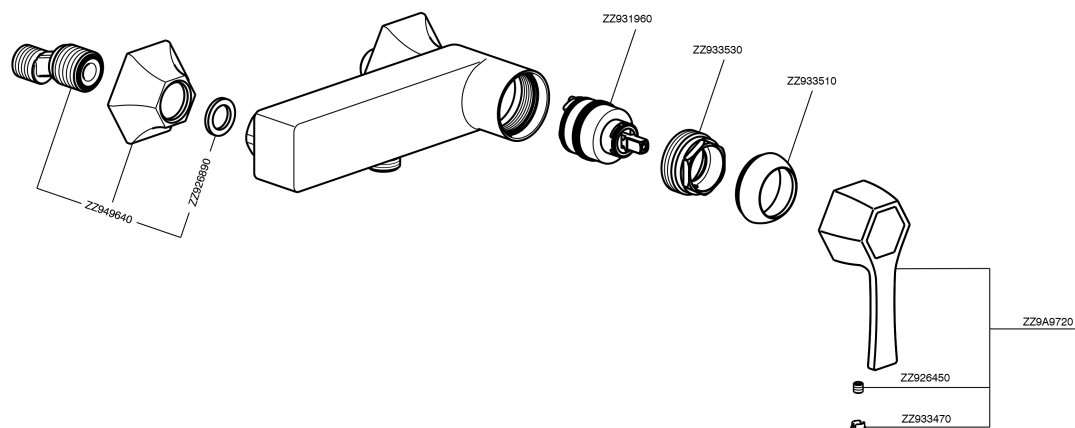

Single lever shower mixer **CH000444**

MODEL **CH000444**

Single lever shower mixer, without shower set, 1/2" M flexible connection

AVAILABLE FINISHINGS

- 
6T 6T Chrome/Matt Black
- 
7C 7C Gold/Matt Black
- 
7D 7D Polished Nickel/Matt Black
- 
7E 7E Rose Gold/Matt Black

CHARACTERISTICS

Cartridge Spare Parts **ZZ93196000**

38 mm Cartridge

Single lever shower mixer CH000444

CH000444

<https://en.cisal.it/single-lever-shower-mixer-cherie-ch000444>

2026-04-30