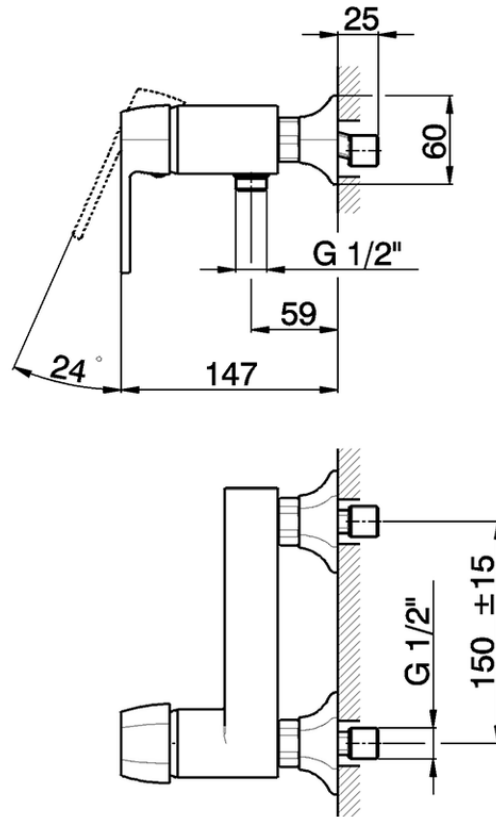

Single lever shower mixer **CH000444**

CH000444

<https://en.cisal.it/single-lever-shower-mixer-cherie-ch000444>

2026-06-13