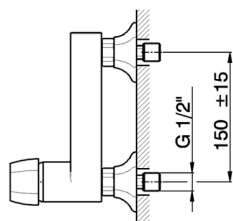

Single lever shower mixer **CH000444**

MODEL **CH000444**

Single lever shower mixer, without shower set, 1/2" M flexible connection

AVAILABLE FINISHINGS

- 
6T 6T Chrome/Matt Black
- 
7C 7C Gold/Matt Black
- 
7D 7D Polished Nickel/Matt Black
- 
7E 7E Rose Gold/Matt Black

CHARACTERISTICS

Cartridge Spare Parts **ZZ93196000**

38 mm Cartridge

Single lever shower mixer CH000444

CH000444

<https://en.cisal.it/single-lever-shower-mixer-cherie-ch000444>

2026-06-13