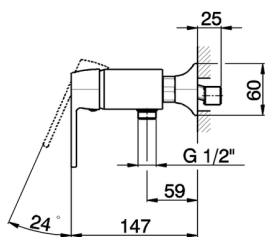

Single lever shower mixer **CH000444**

MODEL **CH000444**

Single lever shower mixer, without shower set, 1/2" M flexible connection

AVAILABLE FINISHINGS

- 
6T 6T Chrome/Matt Black
- 
7C 7C Gold/Matt Black
- 
7D 7D Polished Nickel/Matt Black
- 
7E 7E Rose Gold/Matt Black

CHARACTERISTICS

Cartridge Spare Parts **ZZ93196000**

38 mm Cartridge

Single lever shower mixer CH000444

CH000444

<https://en.cisal.it/single-lever-shower-mixer-cherie-ch000444>

2026-05-06