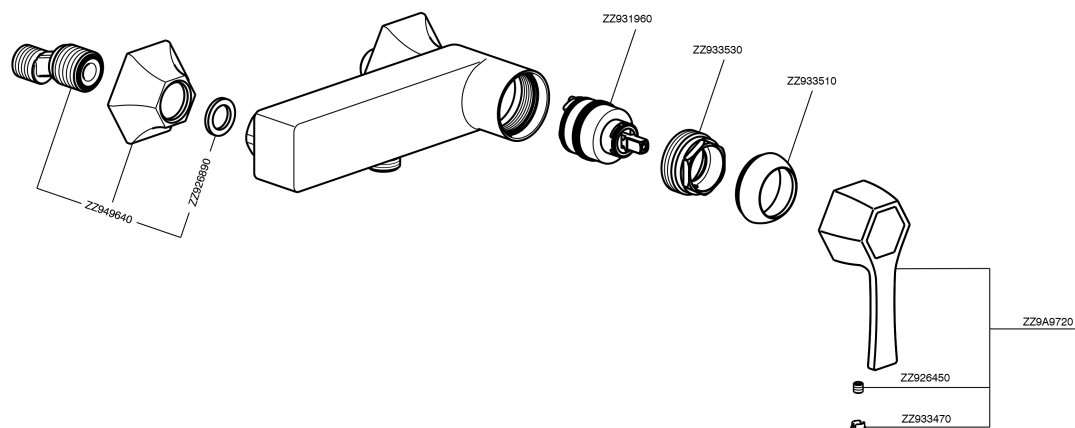

Single lever shower mixer **CH000444**

MODEL **CH000444**

Single lever shower mixer, without shower set, 1/2" M flexible connection

AVAILABLE FINISHINGS

- 
6T 6T Chrome/Matt Black
- 
7C 7C Gold/Matt Black
- 
7D 7D Polished Nickel/Matt Black
- 
7E 7E Rose Gold/Matt Black

CHARACTERISTICS

Cartridge Spare Parts **ZZ93196000**

38 mm Cartridge

Single lever shower mixer CH000444

CH000444

<https://en.cisal.it/single-lever-shower-mixer-cherie-ch000444>

2026-05-06