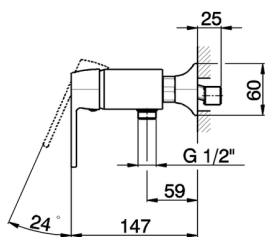

Single lever shower mixer **CH000444**

MODEL **CH000444**

Single lever shower mixer, without shower set, 1/2" M flexible connection

AVAILABLE FINISHINGS

- 
6T 6T Chrome/Matt Black
- 
7C 7C Gold/Matt Black
- 
7D 7D Polished Nickel/Matt Black
- 
7E 7E Rose Gold/Matt Black

CHARACTERISTICS

Cartridge Spare Parts **ZZ93196000**

38 mm Cartridge

Single lever shower mixer CH000444

CH000444

<https://en.cisal.it/single-lever-shower-mixer-cherie-ch000444>

2026-06-13