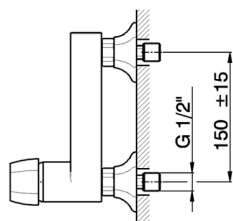

Single lever shower mixer **CH000444**

MODEL **CH000444**

Single lever shower mixer, without shower set, 1/2" M flexible connection

AVAILABLE FINISHINGS

- 
6T 6T Chrome/Matt Black
- 
7C 7C Gold/Matt Black
- 
7D 7D Polished Nickel/Matt Black
- 
7E 7E Rose Gold/Matt Black

CHARACTERISTICS

Cartridge Spare Parts **ZZ93196000**

38 mm Cartridge

Single lever shower mixer CH000444

CH000444

<https://en.cisal.it/single-lever-shower-mixer-cherie-ch000444>

2026-05-06