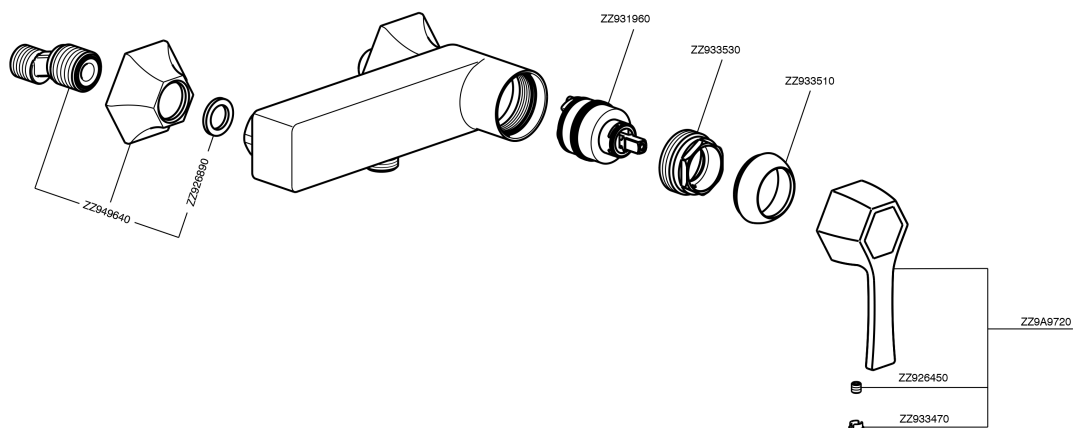

Single lever shower mixer **CH000444**

MODEL **CH000444**

Single lever shower mixer, without shower set, 1/2" M flexible connection

AVAILABLE FINISHINGS

- 
6T 6T Chrome/Matt Black
- 
7C 7C Gold/Matt Black
- 
7D 7D Polished Nickel/Matt Black
- 
7E 7E Rose Gold/Matt Black

CHARACTERISTICS

Cartridge Spare Parts **ZZ93196000**

38 mm Cartridge

Single lever shower mixer CH000444

CH000444

<https://en.cisal.it/single-lever-shower-mixer-cherie-ch000444>

2026-06-13