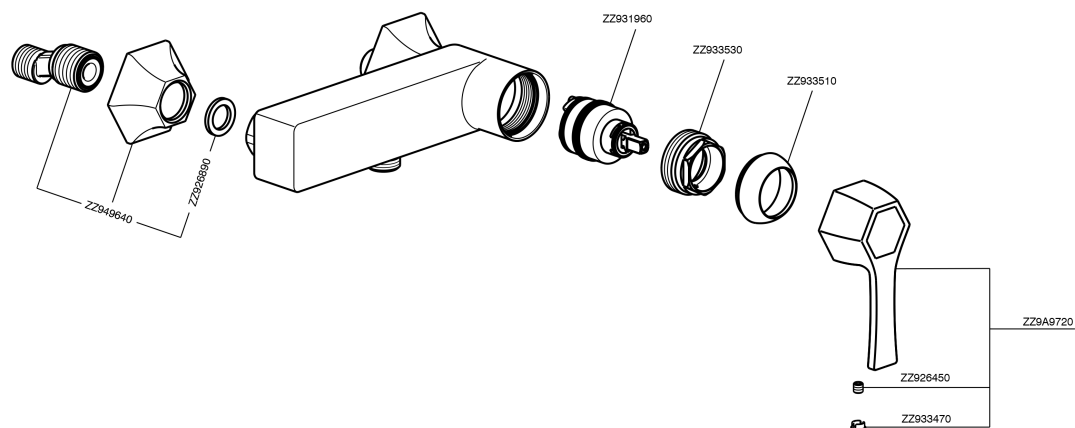

Single lever shower mixer CH000444

CH000444

<https://en.cisal.it/single-lever-shower-mixer-cherie-ch000444>

2026-05-04