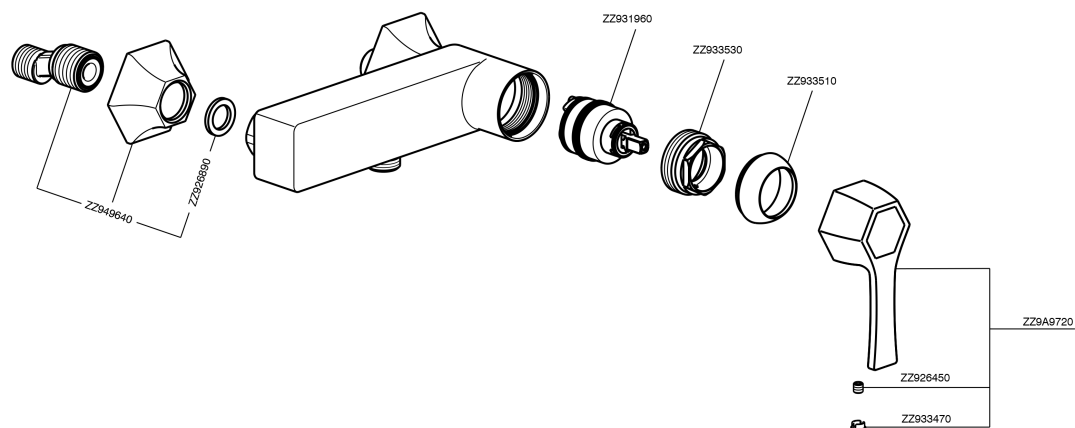

## Single lever shower mixer CH000444

CH000444

<https://en.cisal.it/single-lever-shower-mixer-cherie-ch000444>

2026-06-13